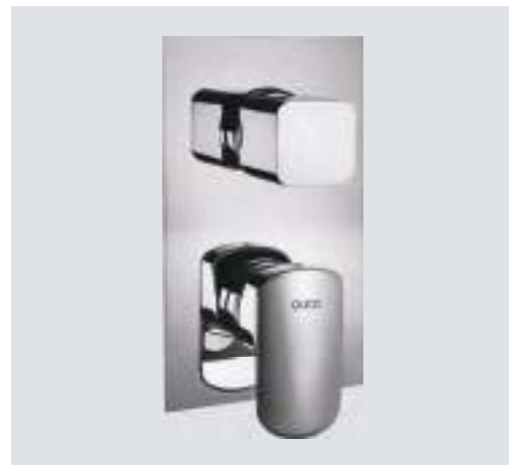

Single Lever With
4 Way Divertor
Q663123320
MRP. ₹ 32,625