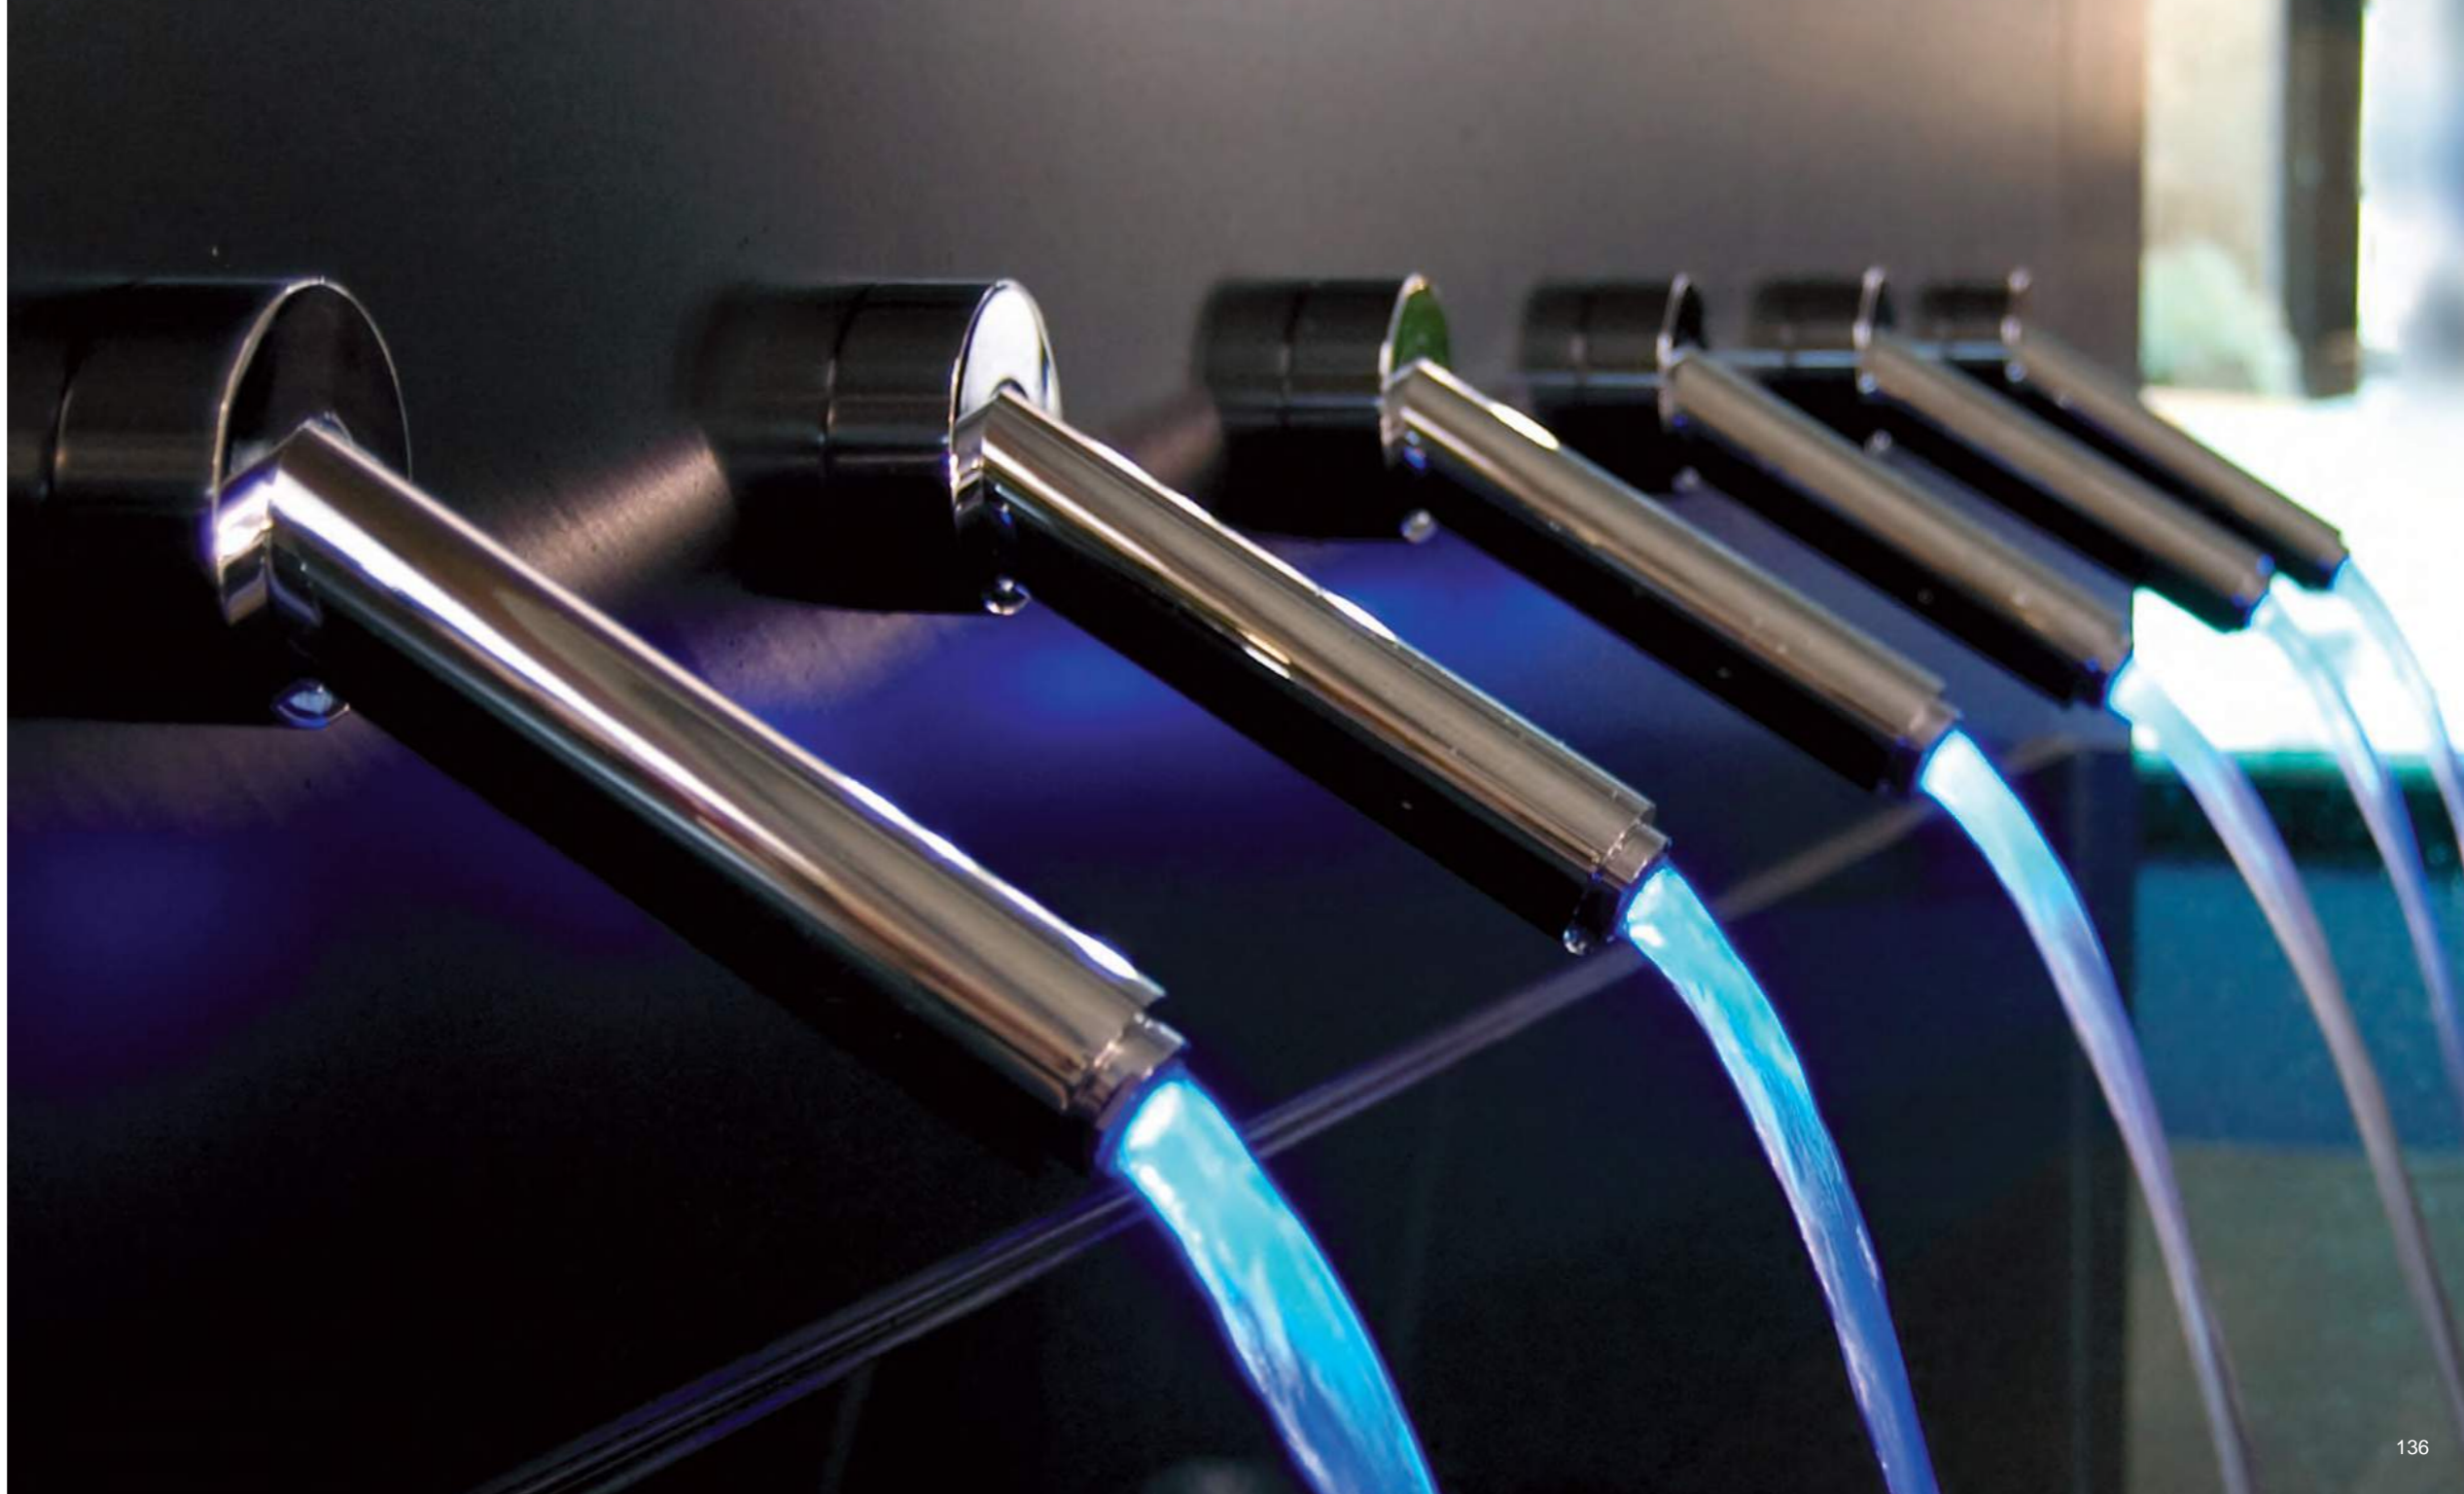

Backed by research in color therapy, Queo introduces F-Clair, a range of bath/shower and basin mixers. The mixers emit light with the water flow; the color of the light is determined by the water temperature. Colors are known to have therapeutic benefits like restoring physical and mental balance; their intelligent use makes the time spent in the bathroom a refreshing experience. Careful isolation of electrical connections ensures complete safety. Queo combines its sleek designs with safe and sustainable technology to make the personal space colorful and rejuvenating.

F-Clair