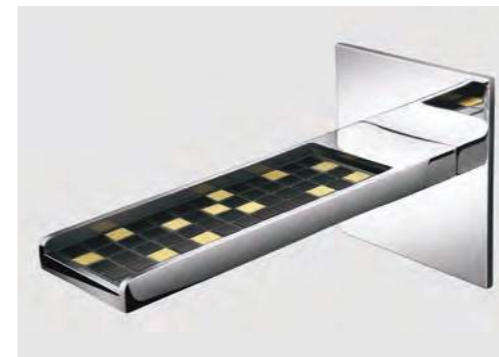

Wall Mounted Spout
Q823126120
MRP. ₹ 20,250

Concealed Single Lever Basin Mixer
Q823117120
MRP. ₹ 38,475

Concealed Bath & Shower Single Lever Mixer
Q823123120
MRP. ₹ 26,325

F-Mosaico Oro

Are made up of specially handcrafted black and gold stone mosaics. The timeless stones for these mosaic pieces are hand-fitted to create a unique look. Every single element is accurately manufactured and finished to obtain flawless technical perfection. Carefully designed elements and their harmonious arrangements further enhance the beauty of the faucet surfaces and naturally, your bathroom's too.

F-Mosaico Oro Gold Finish

F-Mosaico Oro Design by Antonio Cristofaro

Single lever basin mixer (Gold Finish)
Q723111221
MRP. ₹ 88,095

Single lever basin mixer
Q723111120
MRP. ₹ 53,625

Single lever bath & shower mixer
for concealed installation
Q723123120
MRP. ₹ 49,385