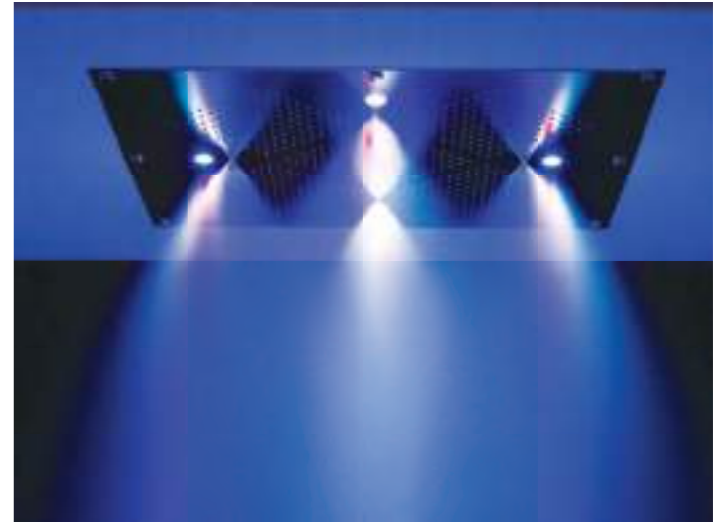

F Acqua Design by QUEO

Chromo Shower

Chromo Shower (4 functions)
Q503145720
MRP. ₹ 3,38,140