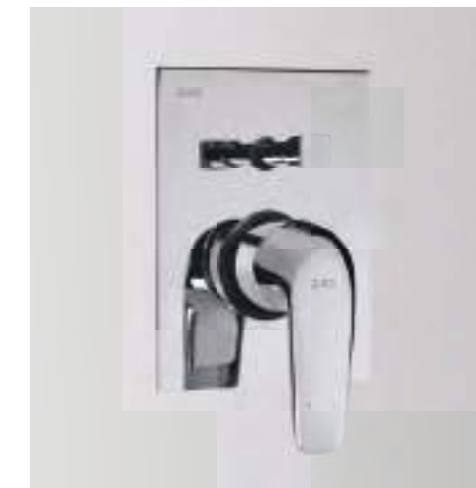

Concealed bath & shower mixer "body only"
Q503158420
MRP. ₹ 5,320
Concealed bath & shower mixer plate handle & tipton
Q113123720
MRP. ₹ 2,765

Aster Design by QUEO

Bib cock with wall flange
Q113113120
MRP. ₹ 3,240