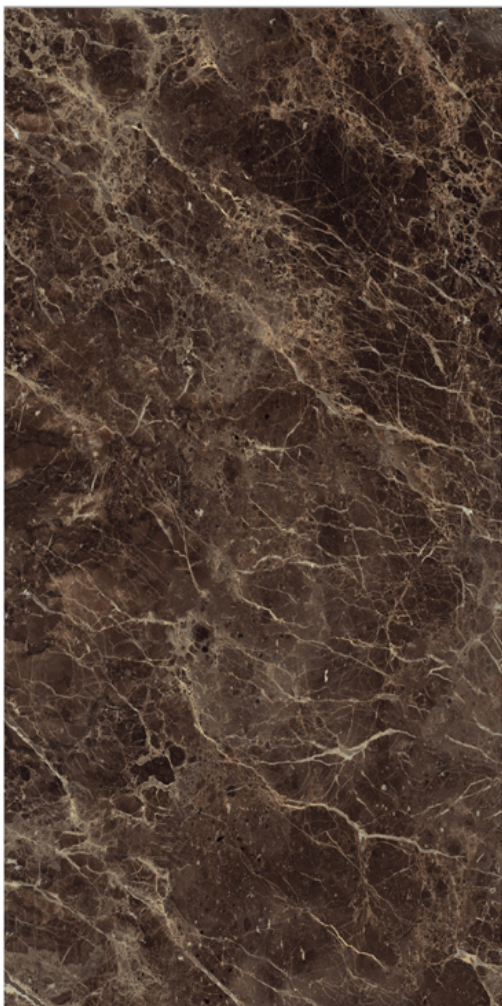

CREMA BEIGE
Glossy | Random

MOTTO
FUTURE SURFACES

800x1600 MM

DYNA CREMA
Glossy | Random

MOTTO
FUTURE SURFACES

800x1600 MM

EMPERDOR DARK
Glossy | Random

800x1600 MM