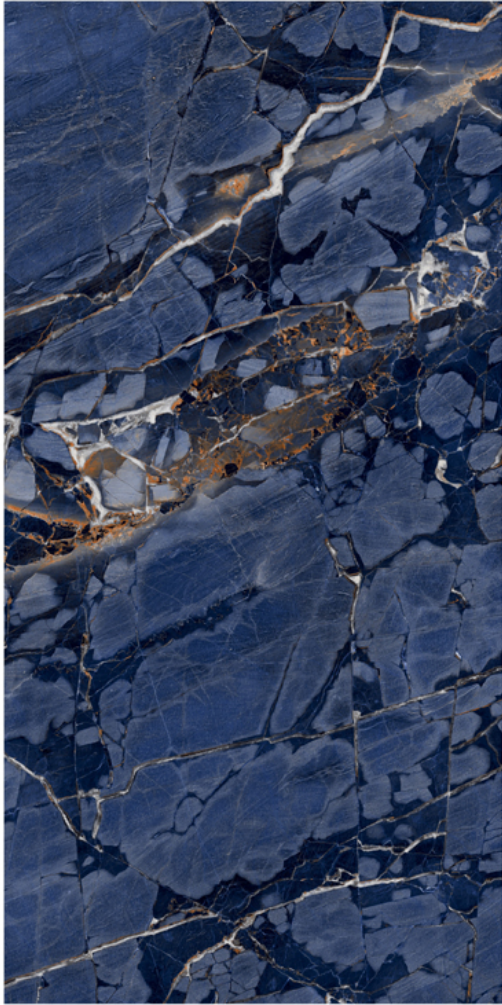

IRIS BEIGE
Glossy | Random