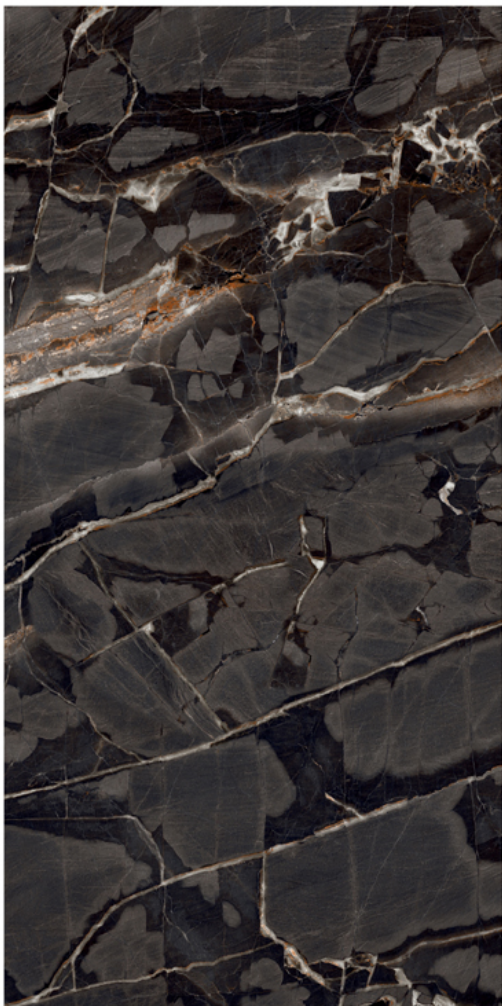

ESPERDA GREY
Glossy | Random

800x1600 MM

GOLDEN WAVE
Glossy | Random

800x1600 MM

IRIS BEIGE
Glossy | Random

800x1600 MM

MARMOR AZUL
Glossy | Random

800x1600 MM

MARMOR BLACK
Glossy | Random

800x1600 MM

CARMEL BROWN
Carving matt | Random

MOTTO
FUTURE SURFACES

800x1600 MM

VERSACE GOLD
Carving matt | Random

800x1600 MM

IRON AQUA
Metalic | Random