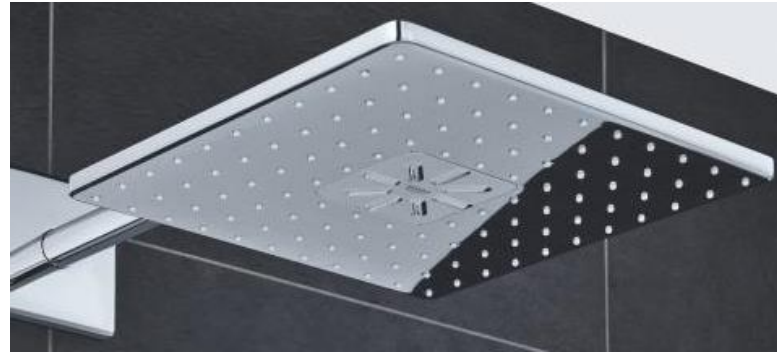

Other Bathroom Option 4

Code: 26479000 + 26483000
MRP: Rs. 64,995