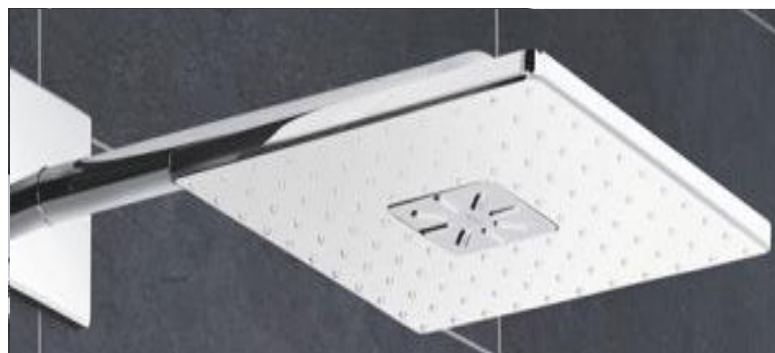

Other Bathroom Option 5

Code: 26479000 + 26483000
MRP: Rs. 70,172