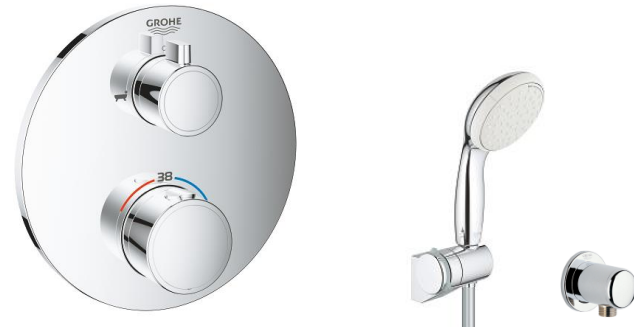

Code: 35603000+ 24077000
MRP: Rs. 33,495

Code: 27369000 + 28671000
MRP: Rs. 9,770

Code: 13262000 + 29049000
MRP: Rs. 11,892

Code: 38505000
MRP: Rs. 2,510

Code: 29800000 + 19017000
MRP: Rs. 5,150

Code: 27513001
MRP: Rs. 2,373