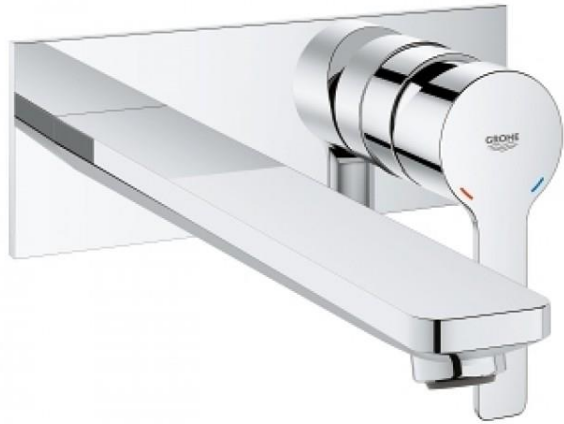

TOTAL MRP: Rs. 1,46,381
OFFER PRICE : Rs. 87,829

GROHE

Pure Freude an Wasser

Code: 23444001+32635000
MRP: Rs. 34,288

Code: 29058000
MRP: Rs. 2,750

Code: 2201600M
MRP: Rs. 1,187

OPTION 13

Code: 26559000
MRP: Rs. 30,000