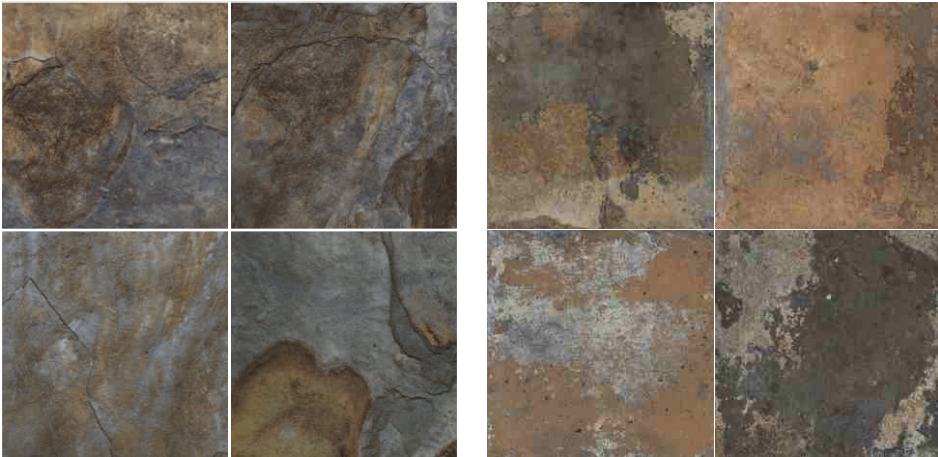

CG 6060034 GEOSTONE GIALLO

CG 6060035 GEOSTONE TERRACOTTA

CG 6060036 GEOSTONE VERDE

CG 6060043 SANDY PEARL

CG 6060044 SANDY BEIGE

CF 6060061 NAVIA AQUA

\* Images shown are 4 randoms of 600mm x 600mm

CG 6060026

\* SUMI STONE NERO MIX

CG 6060027

\* COTTO ANTICO MIX

PACKING DETAILS				
Dimensions in MM	Thickness	Pieces/Box	Area Coverage/Box	Weight/Box
600 x 600	10MM	4	1.44 sq. mtr	30 Kg (App.)

**DISCLAIMER:** Ceramic Fashion Studio reserves the rights to delete & amend either totally or partially, any of the colors, shapes, sizes, references and other technical specifications or aesthetic appearance of product/s contained in this catalogue at any time without any prior notice. The colors shown of products in this catalogue are purely illustrative and limited to printing process. Please refer actual product before final selection. The detail of sizes and color references should be verified for typographical errors.