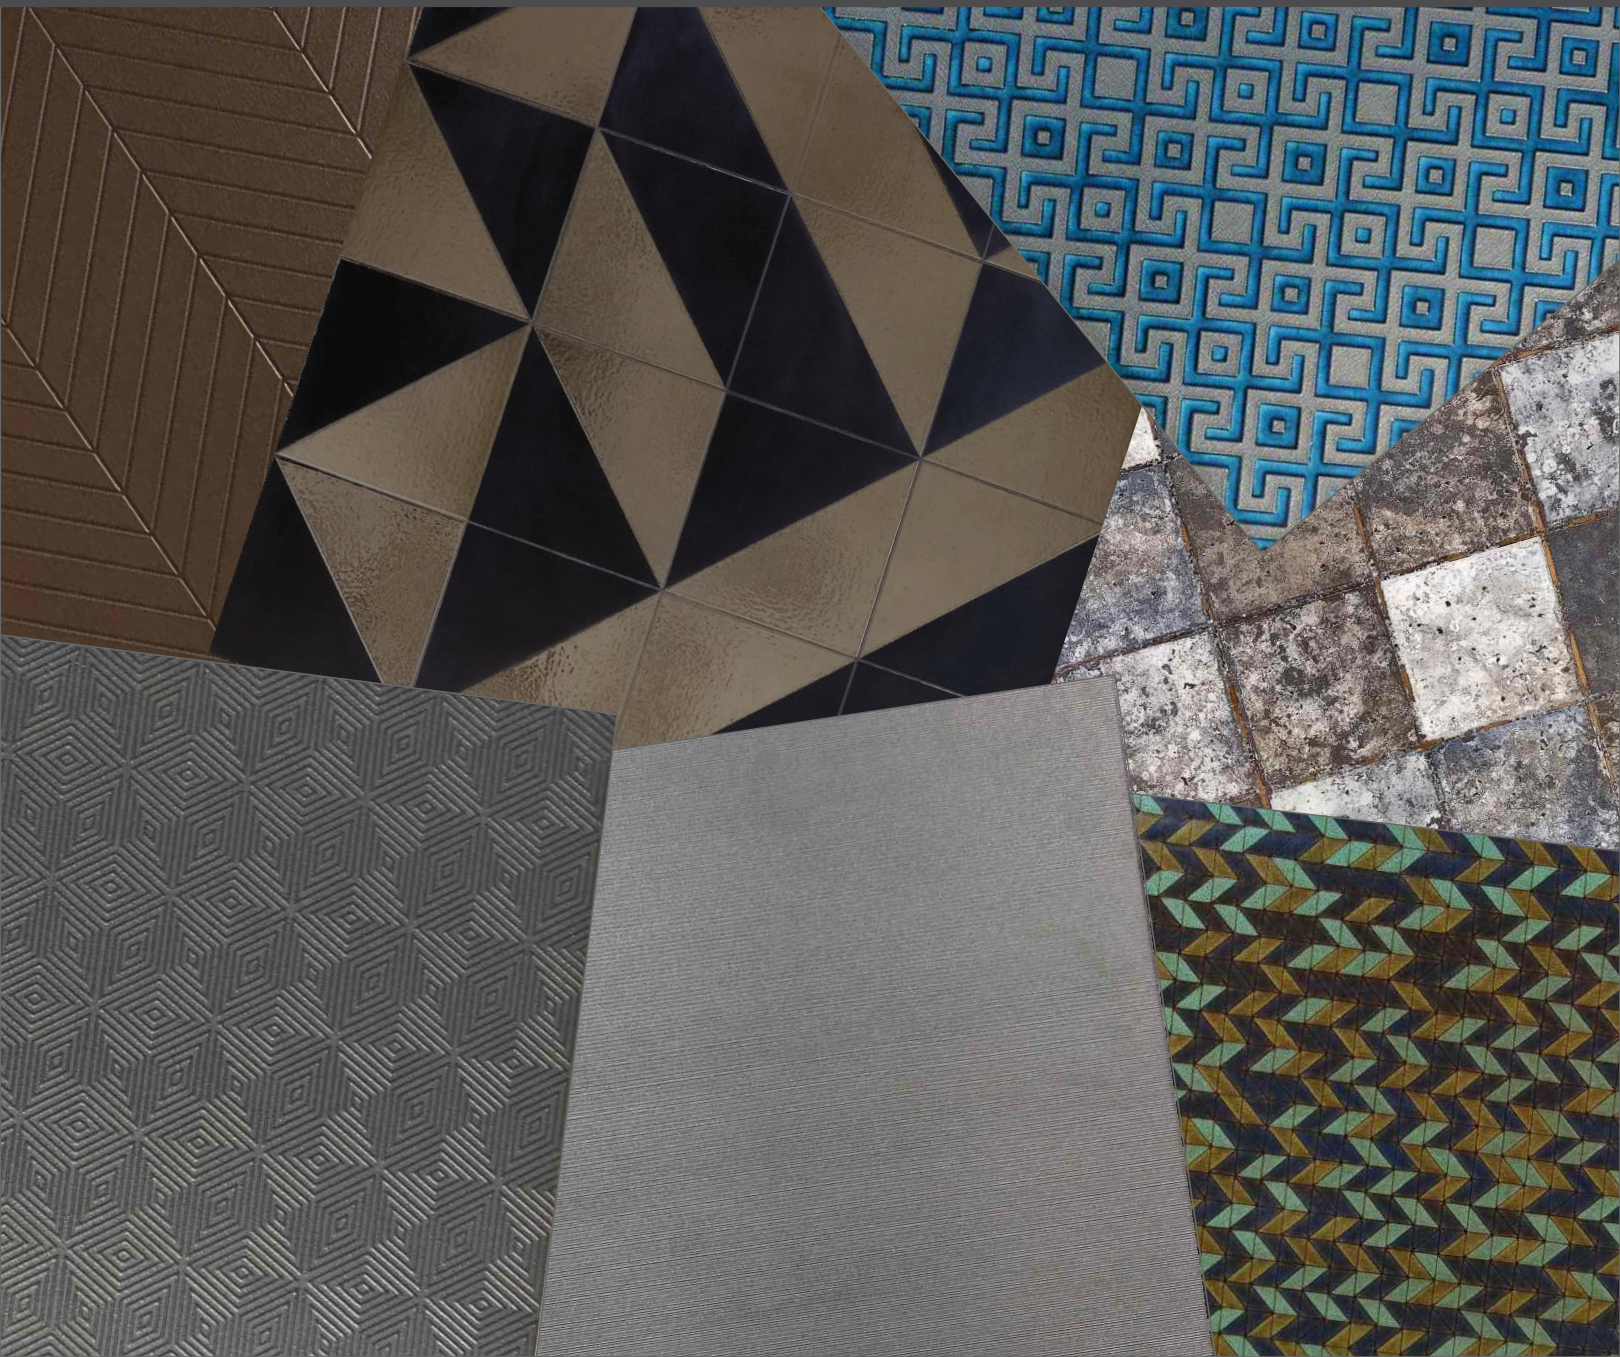

CREATIVÓ

CREATIVÓ

600mm x 600mm

CCR6060008 C4 CROSSWAY

CCR6060009 C2 ROCHE BLANC

CCR6060010 C2 ROCHE NOIR

CCR6060011 C2 ROCHE BEIGE

CCR6060012 C2 ROCHE MARRONE

CCR6060013 C4 PIERRE DUNE

CCR6060014 C4 PIERRE FUME

CCR6060015 C4 PIERRE FANGO

CCR6060016 C4 STONEWORK BIANCO

CREATIVÓ

600mm x 600mm

CCR6060017 C4 STONEWORK SAND

CCR6060019 C3 ORIGAMI BROWN

CCR6060020 C3 ORIGAMI BLU

CCR6060027 C3 REMINDS BIANCO

CCR6060028 C3 REMINDS GRIGIO

CCR6060029 C3 REMINDS CARBON

CCR6060030 C3 REMINDS VERDE

CCR6060031 C3 REMINDS OCRE

CCR6060032 C4 VISUAL BIANCO

CCR6060033 C4

VISUAL BLU

CCR6060034 C4

VISUAL GIALLO

CCR6060035 C4

CARBON SOLO

PACKING DETAILS

Dimensions in MM	Thickness	Pieces/Box	Area Coverage/Box	Weight/Box
600 x 600	10MM	3	1.08 sq. mtr	24.Kg (App.)

DISCLAIMER: Ceramic Fashion Studio reserves the rights to delete & amend either totally or partially, any of the colors, shapes, sizes, references and other technical specifications or aesthetic appearance of product/s contained in this catalogue at any time without any prior notice. The colors shown of products in this catalogue are purely illustrative and limited to printing process. Please refer actual product before final selection. The detail of sizes and color references should be verified for typographical errors.