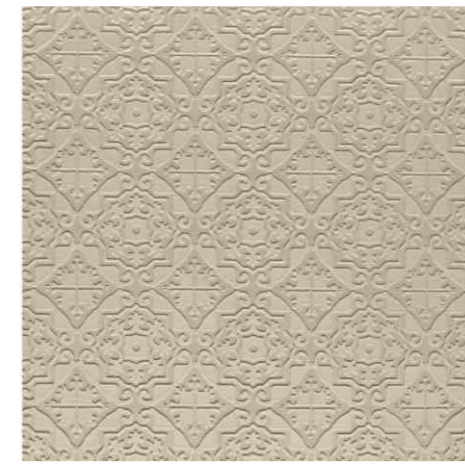

CREATIVÓ

CREATIVÓ

600mm x 600mm

CCR6060008 C4 CROSSWAY

CCR6060009 C2 ROCHE BLANC

CCR6060010 C2 ROCHE NOIR

CCR6060011 C2 ROCHE BEIGE

CCR6060012 C2 ROCHE MARRONE

CCR6060013 C4 PIERRE DUNE

CCR6060014 C4 PIERRE FUME

CCR6060015 C4 PIERRE FANGO

CCR6060016 C4 STONEWORK BIANCO

CREATIVÓ

600mm x 600mm

CCR6060017 C4 STONEWORK SAND

CCR6060019 C3 ORIGAMI BROWN

VISUAL BLU

CCR6060034 C4

VISUAL GIALLO

CCR6060035 C4

CARBON SOLO

PACKING DETAILS

Dimensions in MM	Thickness	Pieces/Box	Area Coverage/Box	Weight/Box
600 x 600	10MM	3	1.08 sq. mtr	24.Kg (App.)

DISCLAIMER: Ceramic Fashion Studio reserves the rights to delete & amend either totally or partially, any of the colors, shapes, sizes, references and other technical specifications or aesthetic appearance of product/s contained in this catalogue at any time without any prior notice. The colors shown of products in this catalogue are purely illustrative and limited to printing process. Please refer actual product before final selection. The detail of sizes and color references should be verified for typographical errors.