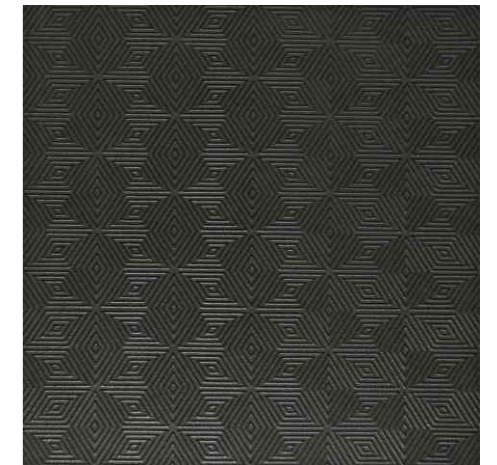

CREATIVÓ

CREATIVÓ

600mm x 600mm

CCR6060008 C4 CROSSWAY

CCR6060009 C2 ROCHE BLANC

CCR6060010 C2 ROCHE NOIR

CCR6060011 C2 ROCHE BEIGE

CCR6060012 C2 ROCHE MARRONE

CCR6060013 C4 PIERRE DUNE

CCR6060014 C4 PIERRE FUME

CCR6060015 C4 PIERRE FANGO

CCR6060016 C4 STONEWORK BIANCO

CREATIVÓ

600mm x 600mm

CCR6060017 C4 STONEWORK SAND

CCR6060019 C3 ORIGAMI BROWN

CCR6060020 C3 ORIGAMI BLU

CCR6060027 C3 REMINDS BIANCO

CCR6060028 C3 REMINDS GRIGIO

CCR6060029 C3 REMINDS CARBON

CCR6060030 C3 REMINDS VERDE

CCR6060031 C3 REMINDS OCRE

CCR6060032 C4 VISUAL BIANCO

CCR6060033 C4

VISUAL BLU

CCR6060034 C4

VISUAL GIALLO

CCR6060035 C4

CARBON SOLO

PACKING DETAILS

Dimensions in MM	Thickness	Pieces/Box	Area Coverage/Box	Weight/Box
600 x 600	10MM	3	1.08 sq. mtr	24.Kg (App.)

DISCLAIMER: Ceramic Fashion Studio reserves the rights to delete & amend either totally or partially, any of the colors, shapes, sizes, references and other technical specifications or aesthetic appearance of product/s contained in this catalogue at any time without any prior notice. The colors shown of products in this catalogue are purely illustrative and limited to printing process. Please refer actual product before final selection. The detail of sizes and color references should be verified for typographical errors.