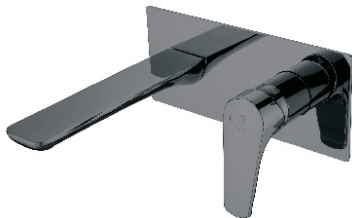

ROSITA

R-3791SP

Single Control Basin Mixer In
Matt Gun Grey
MRP - Rs.21463.00

R-3793SP

Single Control Tall Basin Mixer In
Matt Gun Grey
MRP - Rs.30045.00

R-3795SP

Wall Mount Control Basin Mixer
In Matt Gun Grey
MRP - Rs.29610.00