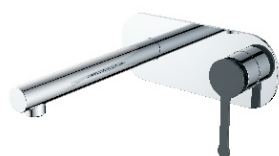

R-5095SP

Wall Mount Single Control Basin
Mixer In Black & Polished Chrome
MRP - Rs.18279.00