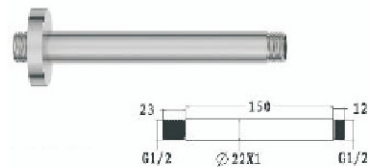

R-502

Brass Shower Arm
22*1.0*200mm