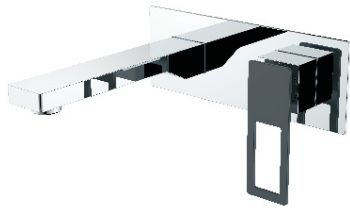

R-4091SP

Single Control Basin Mixer In
Black & Polished Chrome
MRP - Rs.17020.00

R-4093SP

Single Control Tall Basin Mixer
In Black & Polished Chrome
MRP - Rs.24088.00

ROSITA

R-4095SP

Wall Mount Single Control Basin
Mixer In Black & Polished Chrome
MRP - Rs.21179.00