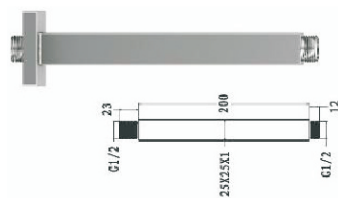

R-500

Brass Shower Arm
25*25*1.0*400mm
MRP - Rs.2045.00

R-601

Brass Shower Arm
25*25*1.0*300mm

R-603

Brass Shower Arm
22*1.0*380mm

R-600

Brass Shower Arm
22*1.0*380mm