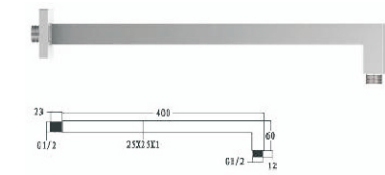

R-601

Brass Shower Arm
25*25*1.0*300mm