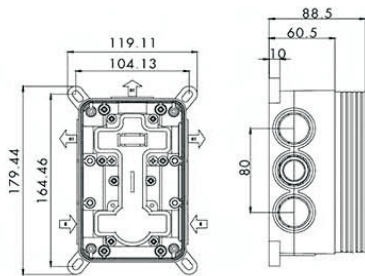

CONCEALED MIXER

Streamlined simple fashion

SELECT YOUR
SHOWER PLEASURE

A concept for running showers and bath that is as straightforward as it is ingenious : the water is turned on and off with a simple press of the ergonomic push-button and the temperature is preset at the thermostatic handle. This represents real convenience for young and old alike, and for every stage in life, since the mechanical buttons click quietly but audibly when pressed, while not actually retracting into the mixer. So you can feel them at all times - even when your face is covered in lather.