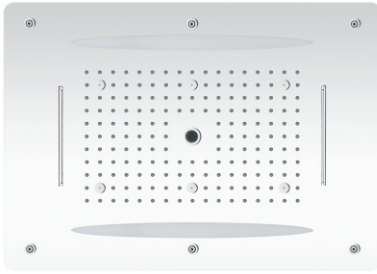

R-15107ST

LED Shower 70X50cm
MRP - Rs.137500.00

Chrome Finished Stainless Steel 304 Size 70X50cm
Function : Abs Waterfall + Rain Shower + Mist + Column Light Color
Can Changed Anytime