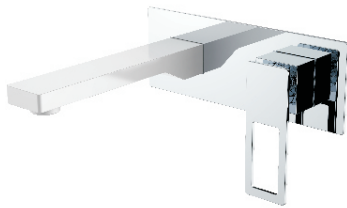

R-4795SP

Wall Mount Single Control Basin
Mixer In White & Chrome
MRP - Rs.26425.00