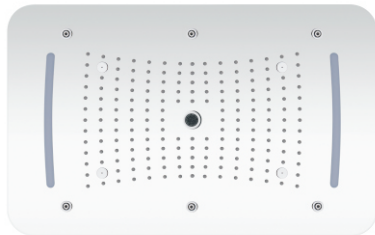

R-15107ST

LED Shower 70X50cm
MRP - Rs.137500.00

Chrome Finished Stainless Steel 304 Size 70X50cm
Function : Abs Waterfall + Rain Shower + Mist + Column Light Color
Can Changed Anytime

R-15108ST

LED Shower 68X43cm
MRP - Rs.115000.00