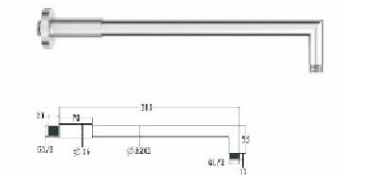

R-603

Brass Shower Arm
22*1.0*380mm