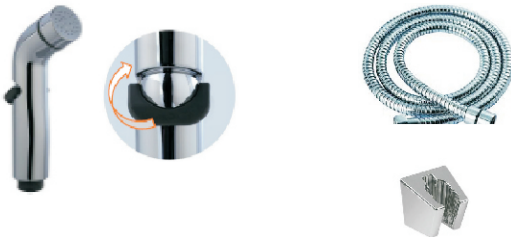

BIDGET SPRAY

Bidet Spray With 1.2m Long Tube & Hook
In Polished Chrome

R-028

MRP - Rs.1650.00

Bidet Spray With 1.2m Long Tube & Hook
In Polished Chrome

R-7056JS

MRP - Rs.1830.00

R-7057JS