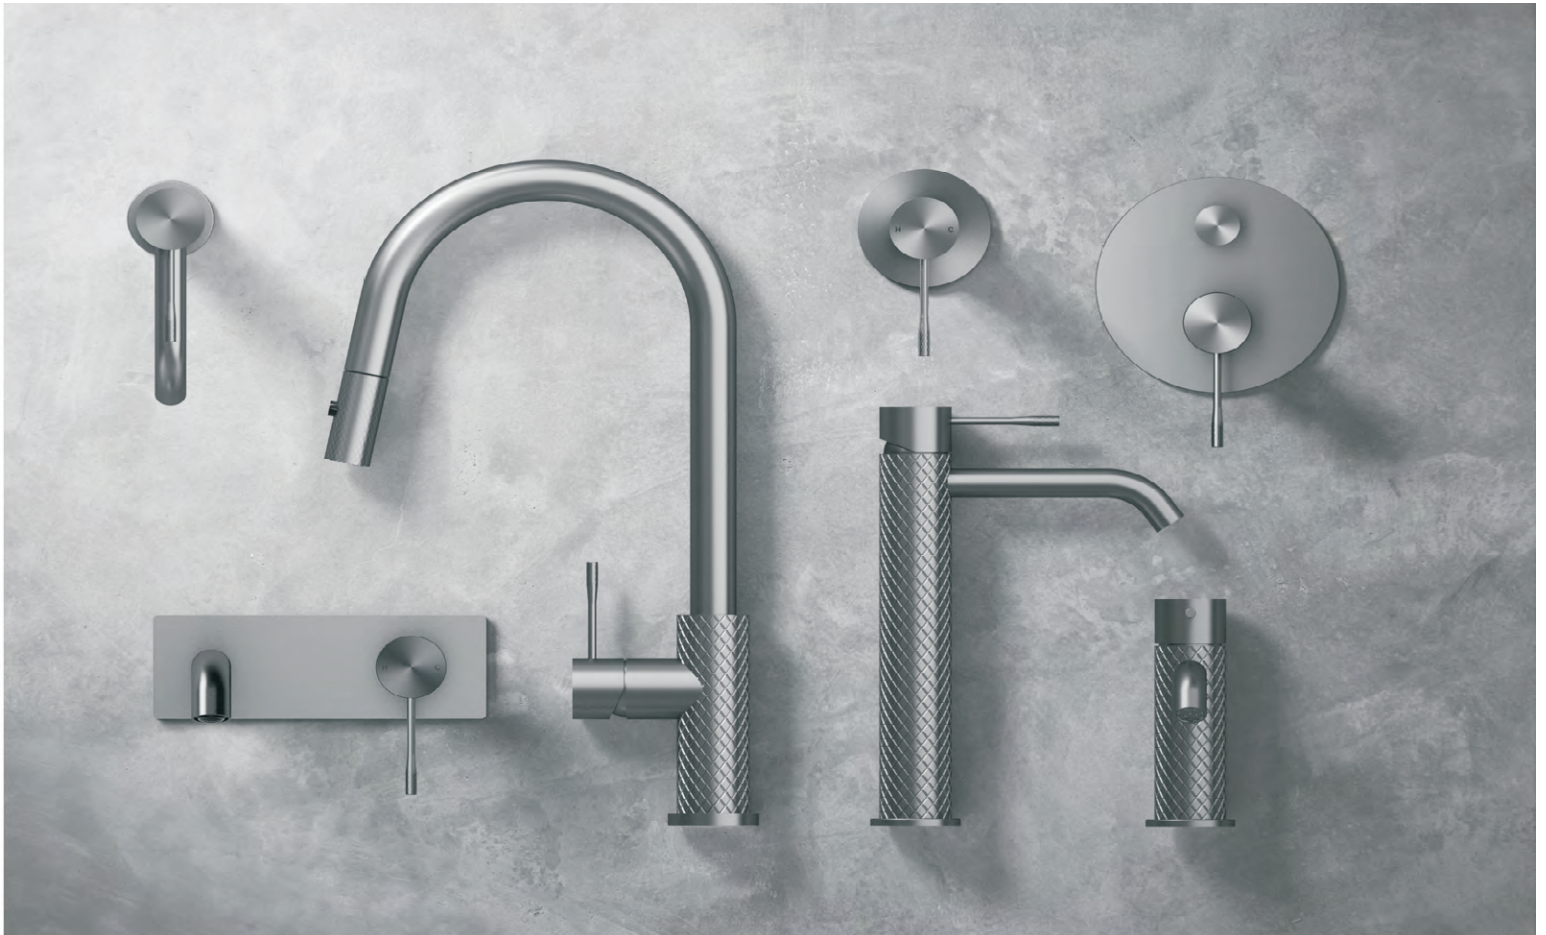

R-8006JN

Shower Arm 400mm With Flange
In Matt Gun Metal Grey
MRP - Rs.3125.00

R-8001JN

Angle Valve With Wall Flange In
Matt Gun Metal Grey
MRP - Rs.1782.00

Diamond Collection

Even now, leather pattern is still the best stylistic element for the most demanding persons.