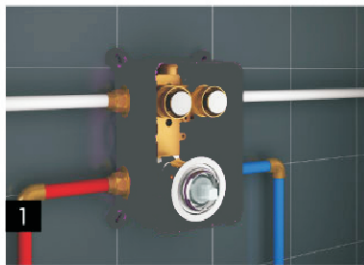

UNIVERSAL INSTALLATION

Connect the pipe