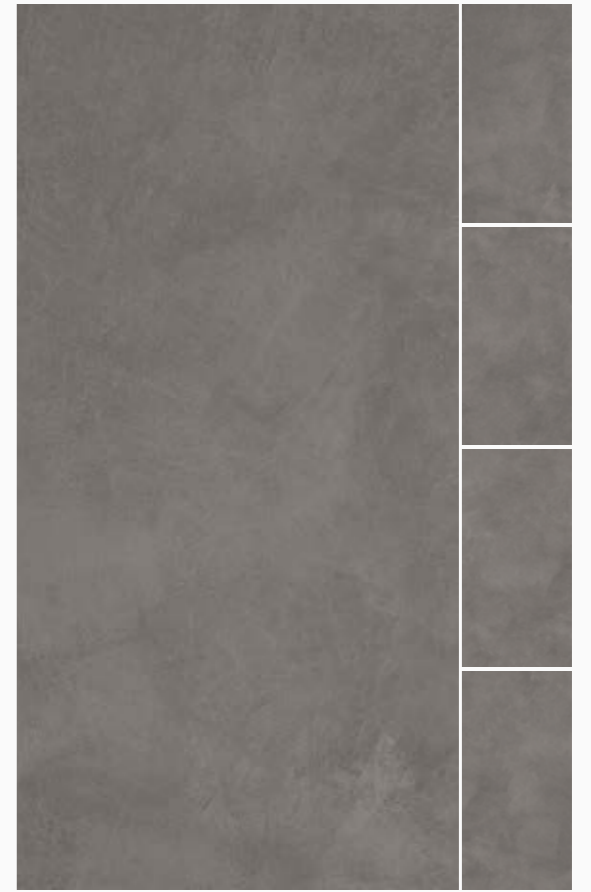

Stained Concrete Nero

Concrete | Matt | Cold

Available sizes:	no. of faces
D 60 x 120 cm	4
E 60 x 60 cm	8

GRAPHICS-MIX