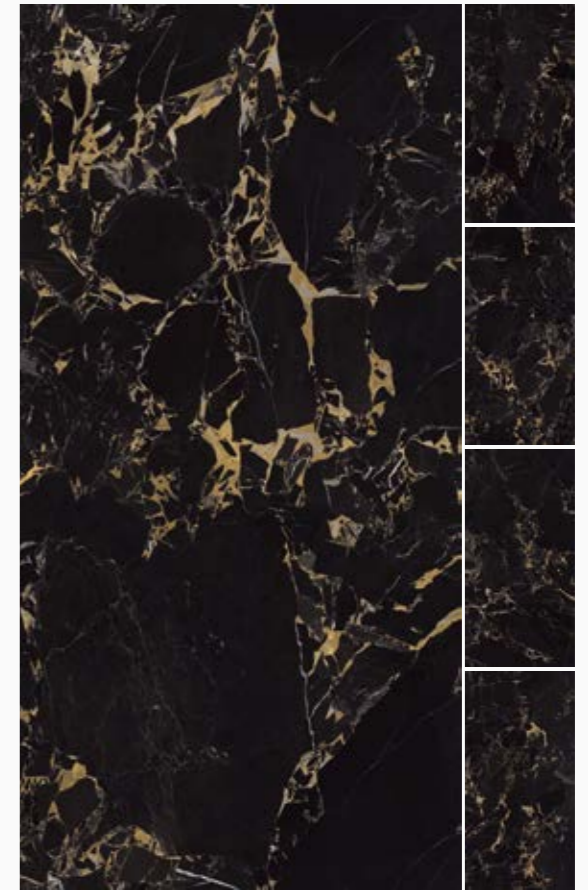

### Golden Portoro

Marble | Polished | Cold  
Available sizes: no. of faces  
D 60 x 120 cm 6

AVAILABLE ONLY IN 60x120 cm

GRAPHICS-MIX

tile graphics preview have size 60x120 cm

AVAILABLE ONLY IN 60x120 cm

GRAPHICS-MIX