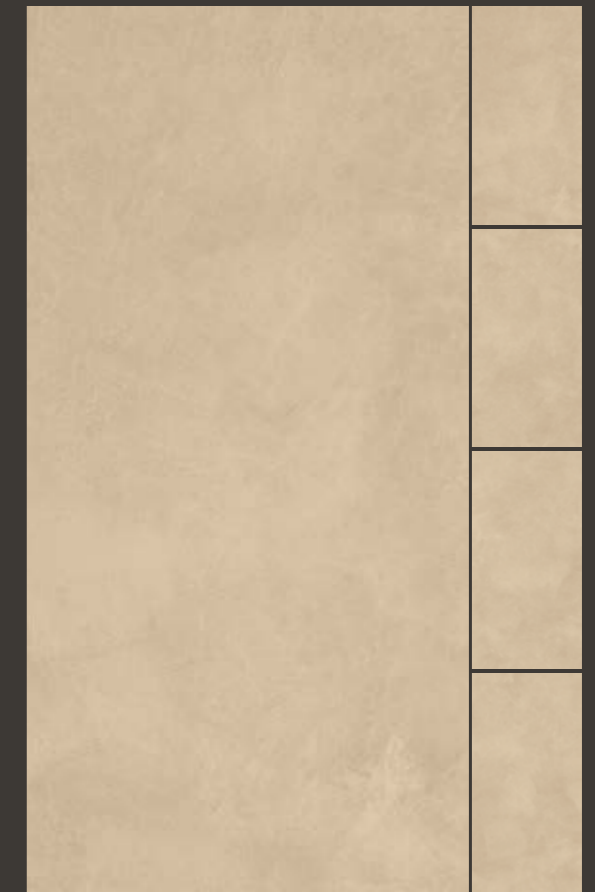

tile graphics preview have size 60x120 cm

Stained Concrete Beige

Concrete | Matt | Warm

Available sizes:	no. of faces
D 60 x 120 cm	4
E 60 x 60 cm	8