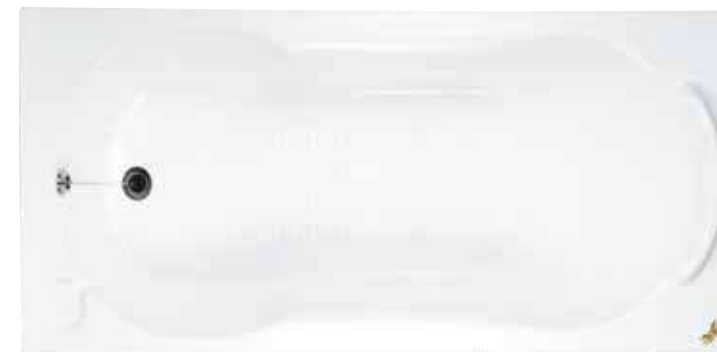

MARINA

Sap Code: 508574 SW
Sap Code: 508575 IV
Size: (152.5x76.5x45 cm)
Starwhite Pastel
₹11,500/- ₹11,500/-