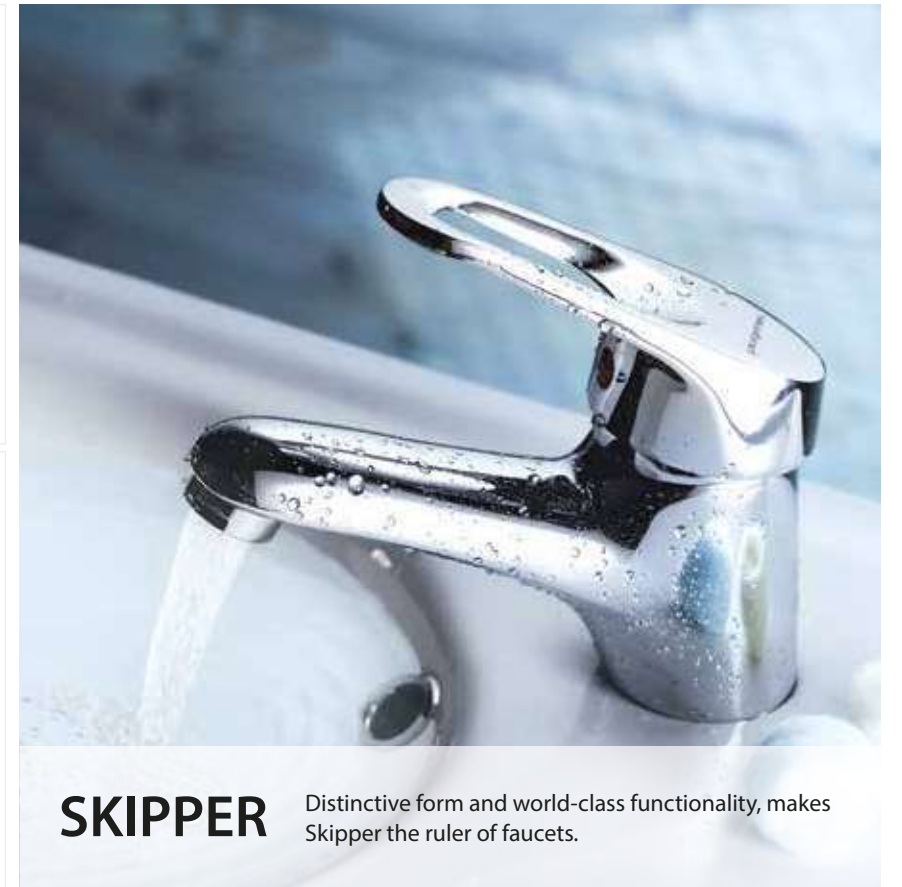

Cat. No.: F210019
Single Lever Exposed Part Kit of Hi-Flow Diverter Consisting of Operating Lever, Wall Flange & Knob only (Suitable for Item F850091)
₹ 1,790/-

SKIPPER

Distinctive form and world-class functionality, makes Skipper the ruler of faucets.