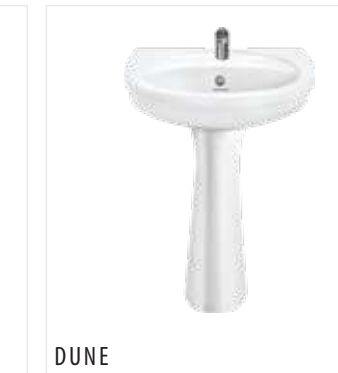

LARA*

DUNE

Size : 46 x 33 x 80.5 cm

Cat. No.: 10088

Ped. 11003

	Starwhite	Pastel	Special
Washbasin	₹1,350/-	₹2,100/-	₹3,450/-
Pedestal	₹2,320/-	₹3,590/-	₹5,900/-
Complete Set	₹3,670/-	₹5,690/-	₹9,350/-