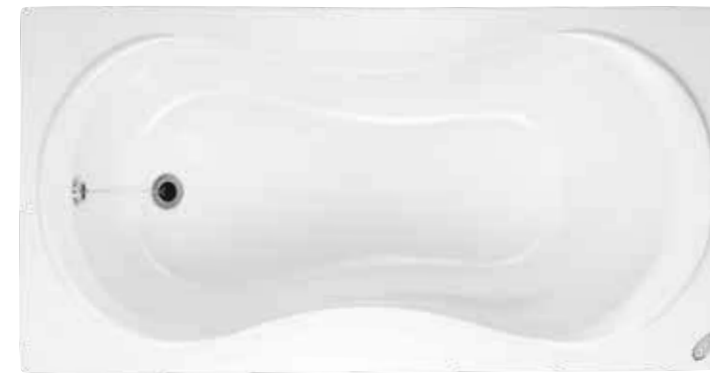

TRENDY

Sap Code: 508570 SW
Sap Code: 508571 IV
Size: (152.5x76.5x47.5 cm)
Starwhite Pastel
₹12,400/- ₹12,400/-