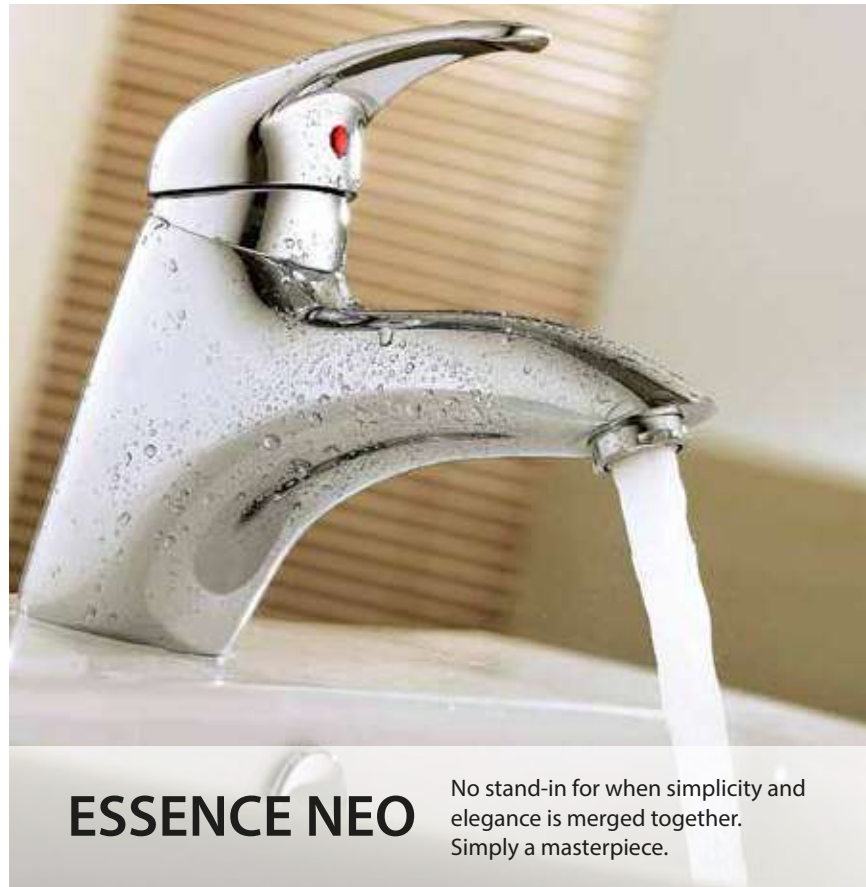

₹ 530/-

KITCHEN

Cat. No.: F340027
Sink Mixer with Swl. Spout (Wall Mtd.)

₹ 3,700/-

Cat. No.: F340023
Sink Cock with Swl. Spout (Wall Mtd.)

₹ 1,800/-

ESSENCE NEO

No stand-in for when simplicity and elegance is merged together. Simply a masterpiece.