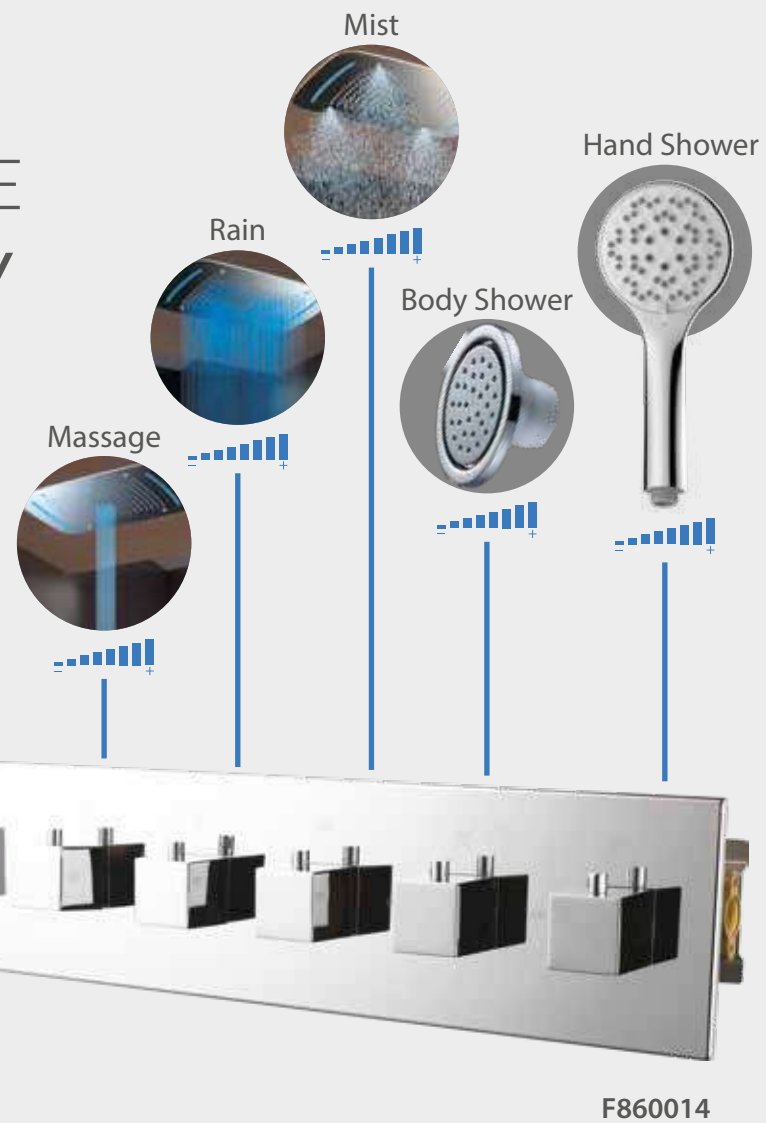

MAKE YOUR SHOWER EXPERIENCE EXTRAORDINARY

Hindware 5 way thermostat delivers you the most Extraordinary 5 way showering experience.. Allowing you to Customize your showering experience with safety lock feature.