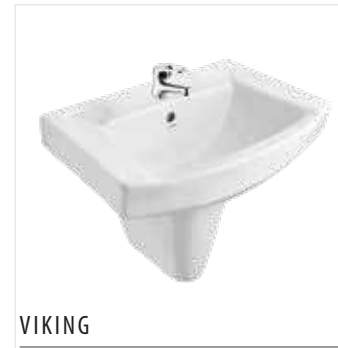

Ped. 11027

	Starwhite	Pastel	Special
Washbasin	₹1,980/-	₹3,060/-	₹5,030/-
Pedestal	₹1,670/-	₹2,580/-	₹4,240/-
Complete Set	₹3,650/-	₹5,640/-	₹9,270/-

VIKING

Size : 55 x 40 cm

Cat. No.: 10008

Ped. 11027

	Starwhite	Pastel	Special
Washbasin	₹1,830/-	₹2,830/-	₹4,650/-
Pedestal	₹1,670/-	₹2,580/-	₹4,240/-
Complete Set	₹3,500/-	₹5,410/-	₹8,890/-