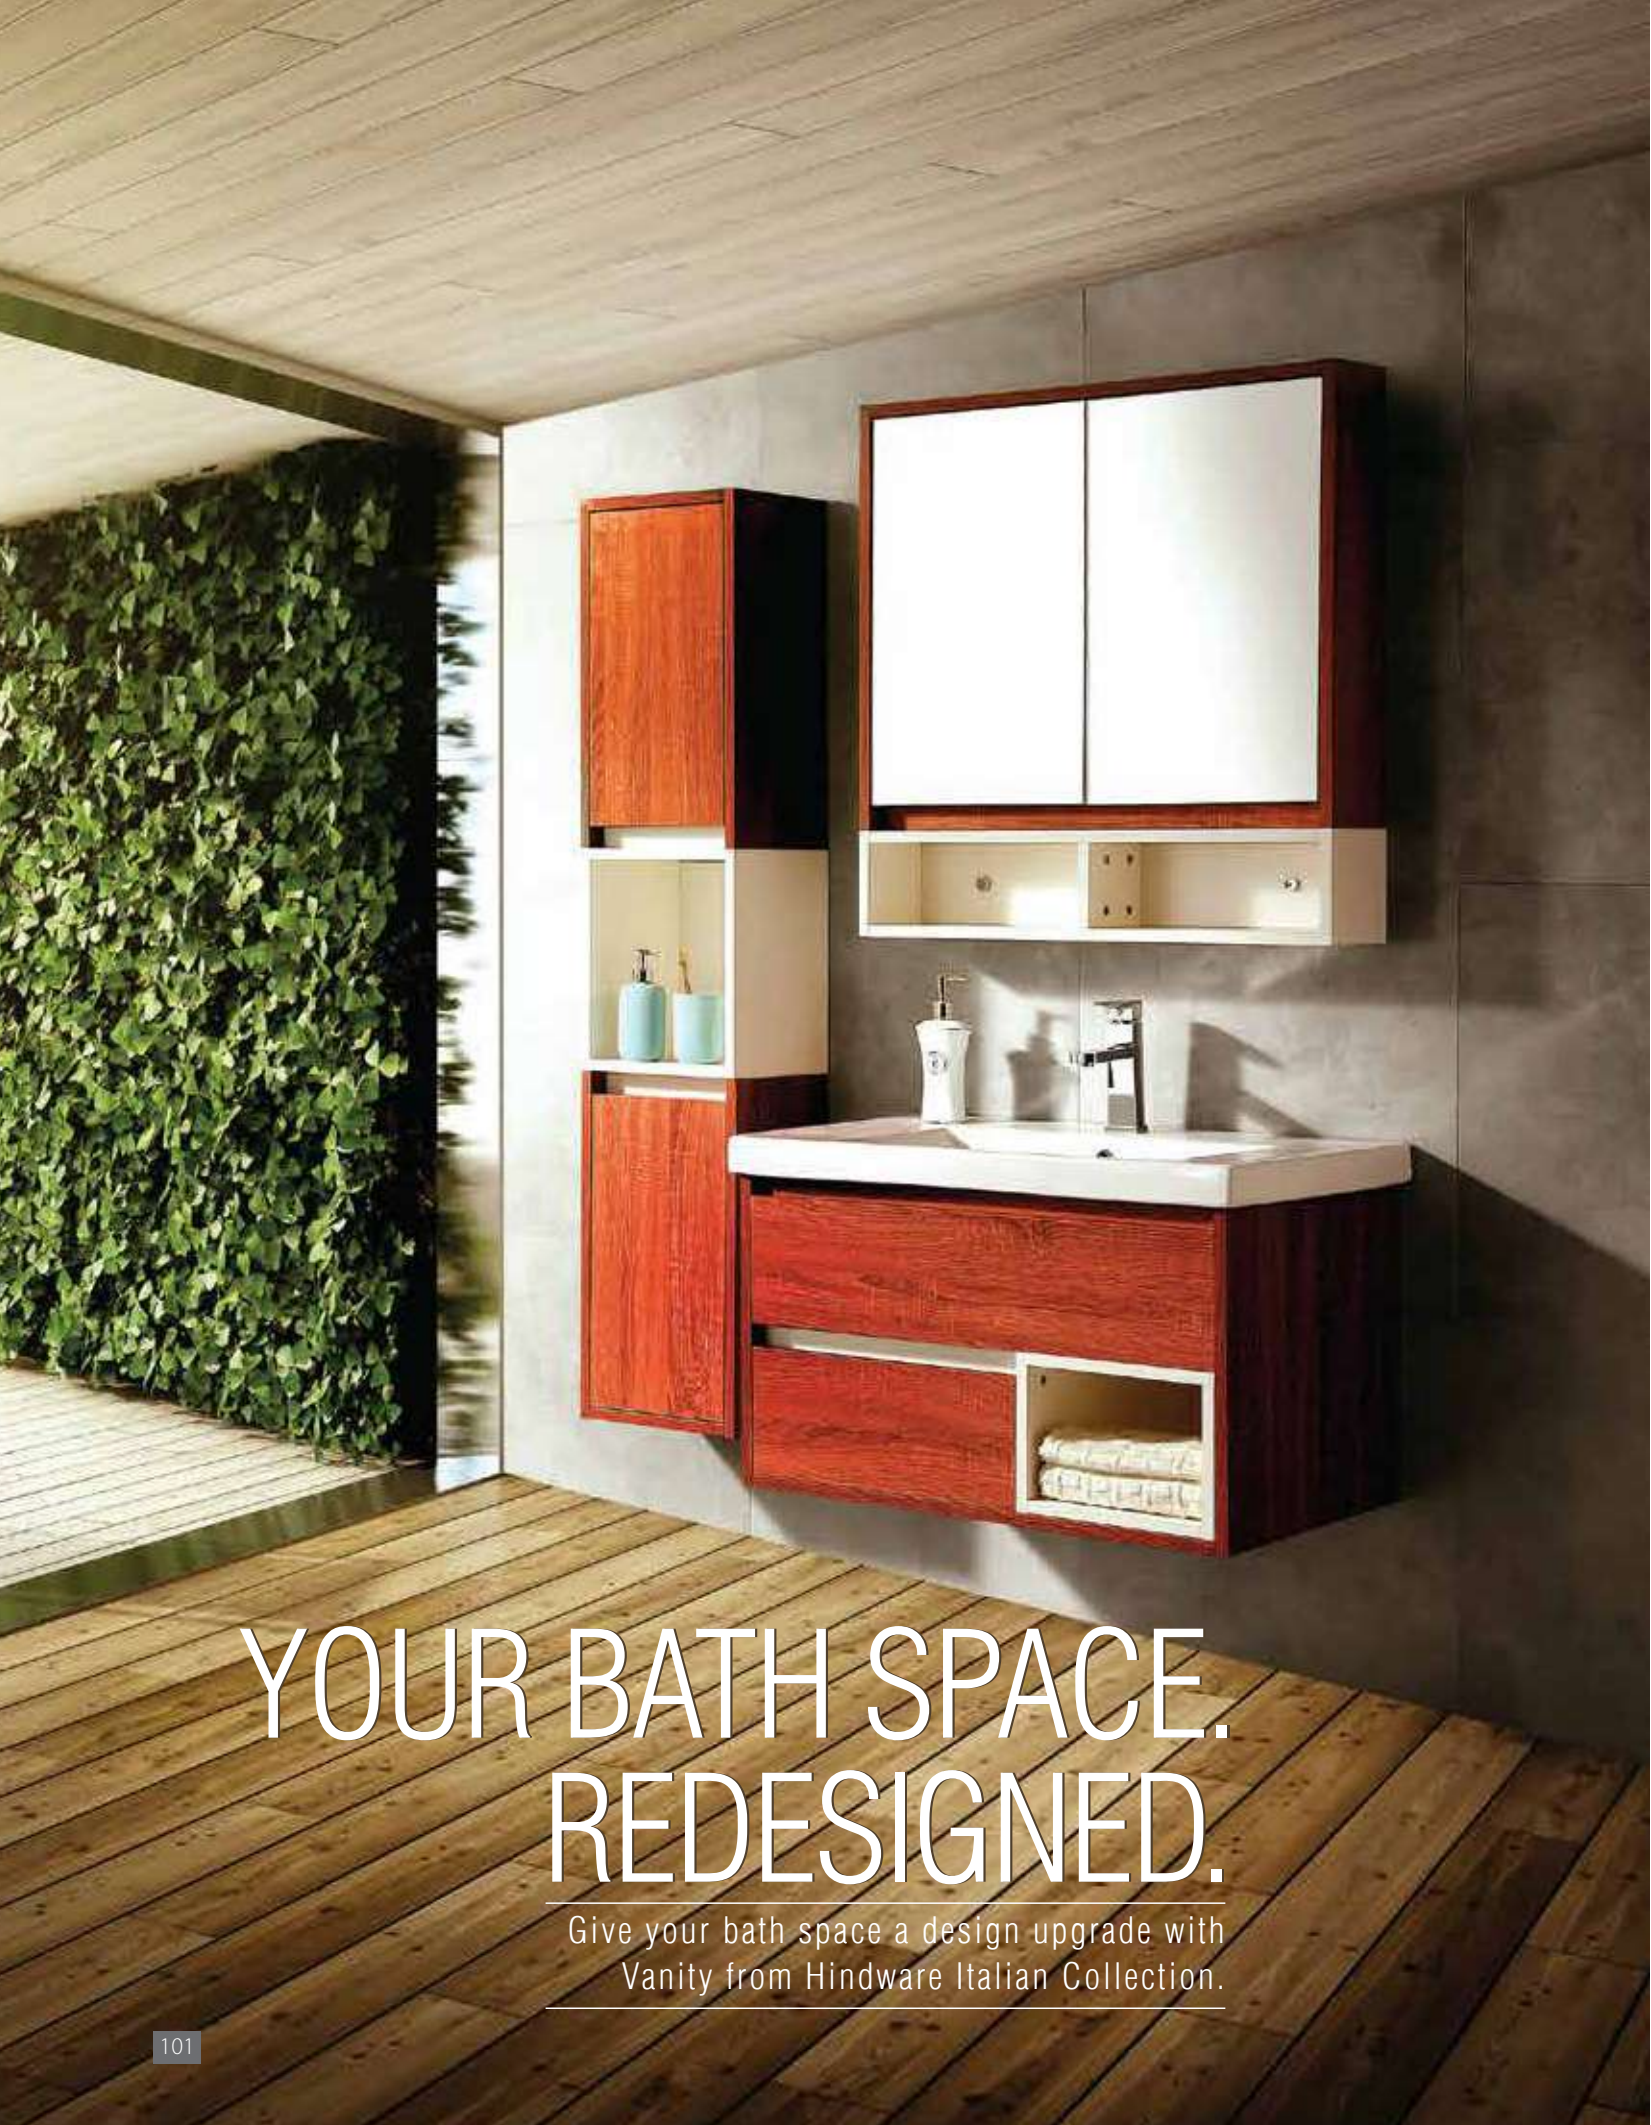

New LINEAR SHOWER DRAINS DESIGNS

																																																			
MAZE • Polish Surface • Side Outlet <table border="1"> <thead> <tr> <th>Size</th> <th>Cat. No.</th> <th>MRP.</th> </tr> </thead> <tbody> <tr> <td>50CM</td> <td>F860019</td> <td>₹ 5,750/-</td> </tr> <tr> <td>60CM</td> <td>F860020</td> <td>₹ 6,500/-</td> </tr> <tr> <td>80CM</td> <td>F860021</td> <td>₹ 8,300/-</td> </tr> </tbody> </table>	Size	Cat. No.	MRP.	50CM	F860019	₹ 5,750/-	60CM	F860020	₹ 6,500/-	80CM	F860021	₹ 8,300/-	DIAGONAL • Polish Surface • Side Outlet <table border="1"> <thead> <tr> <th>Size</th> <th>Cat. No.</th> <th>MRP.</th> </tr> </thead> <tbody> <tr> <td>50CM</td> <td>F860022</td> <td>₹ 5,750/-</td> </tr> <tr> <td>60CM</td> <td>F860023</td> <td>₹ 6,500/-</td> </tr> <tr> <td>80CM</td> <td>F860024</td> <td>₹ 8,300/-</td> </tr> </tbody> </table>	Size	Cat. No.	MRP.	50CM	F860022	₹ 5,750/-	60CM	F860023	₹ 6,500/-	80CM	F860024	₹ 8,300/-	CHECKER • Polish Surface • Side Outlet <table border="1"> <thead> <tr> <th>Size</th> <th>Cat. No.</th> <th>MRP.</th> </tr> </thead> <tbody> <tr> <td>50CM</td> <td>F860025</td> <td>₹ 5,750/-</td> </tr> <tr> <td>60CM</td> <td>F860026</td> <td>₹ 6,500/-</td> </tr> <tr> <td>80CM</td> <td>F860027</td> <td>₹ 8,300/-</td> </tr> </tbody> </table>	Size	Cat. No.	MRP.	50CM	F860025	₹ 5,750/-	60CM	F860026	₹ 6,500/-	80CM	F860027	₹ 8,300/-	CLEAN • MAT (Satin) Surface • Side Outlet <table border="1"> <thead> <tr> <th>Size</th> <th>Cat. No.</th> <th>MRP.</th> </tr> </thead> <tbody> <tr> <td>50CM</td> <td>F860028</td> <td>₹ 6,500/-</td> </tr> <tr> <td>60CM</td> <td>F860029</td> <td>₹ 7,400/-</td> </tr> <tr> <td>80CM</td> <td>F860030</td> <td>₹ 9,500/-</td> </tr> </tbody> </table>	Size	Cat. No.	MRP.	50CM	F860028	₹ 6,500/-	60CM	F860029	₹ 7,400/-	80CM	F860030	₹ 9,500/-
Size	Cat. No.	MRP.																																																	
50CM	F860019	₹ 5,750/-																																																	
60CM	F860020	₹ 6,500/-																																																	
80CM	F860021	₹ 8,300/-																																																	
Size	Cat. No.	MRP.																																																	
50CM	F860022	₹ 5,750/-																																																	
60CM	F860023	₹ 6,500/-																																																	
80CM	F860024	₹ 8,300/-																																																	
Size	Cat. No.	MRP.																																																	
50CM	F860025	₹ 5,750/-																																																	
60CM	F860026	₹ 6,500/-																																																	
80CM	F860027	₹ 8,300/-																																																	
Size	Cat. No.	MRP.																																																	
50CM	F860028	₹ 6,500/-																																																	
60CM	F860029	₹ 7,400/-																																																	
80CM	F860030	₹ 9,500/-																																																	