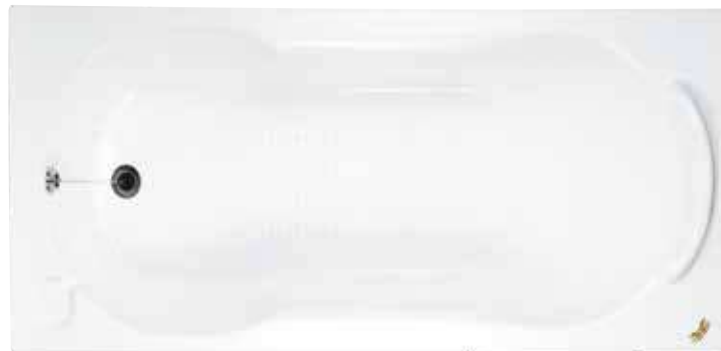

MARINA PLUS

Sap Code: 508572 SW
Sap Code: 508573 IV
Size: (168x76.5x45 cm)
Starwhite Pastel
₹11,900/- ₹11,900/-