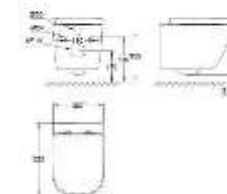

Eurosmart 39205000 alpine white

MRP 20,500/-

367 x 525 mm

height 320 mm Duroplast WC seat and lid with soft close
function

Hyperclean Proguard
including fixation set