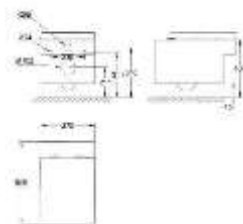

WALLHUNG WC

Eurocube 39244000 alpine white

MRP 38,000/-

370 x 565 mm

height 400mm Duroplast WC seat and lid with soft close function
wash down flush with GROHE Triple Vortex flushing technology
Hyperclean

Proguard including fixation set