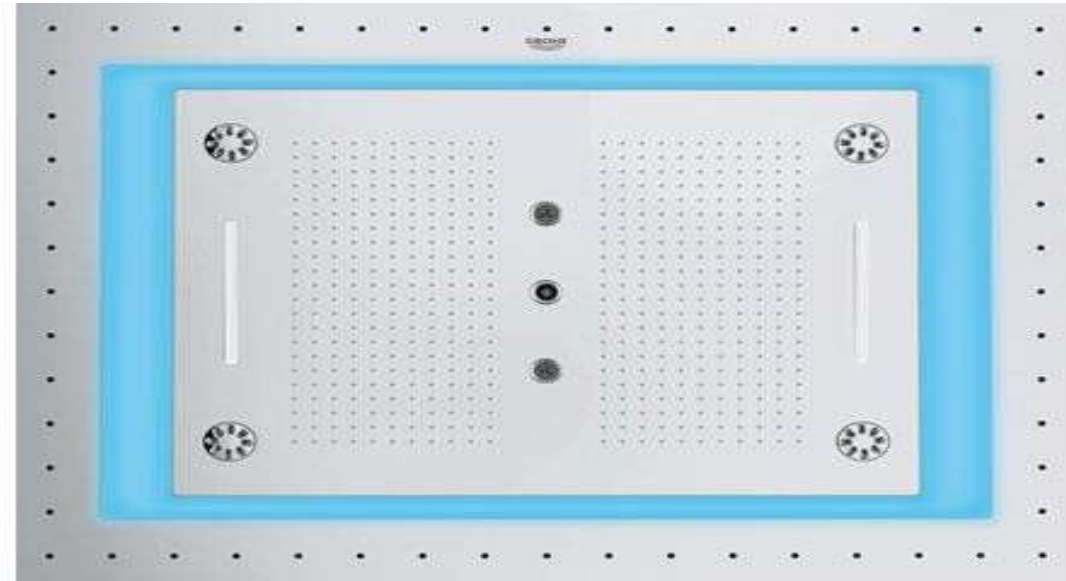

AQUASYMPONY(F-40) WITH GROTHERM-F CONTROLS