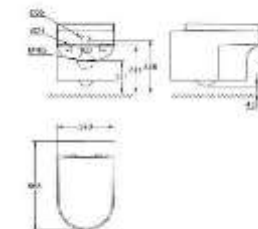

Eurocosmo 39296000 alpine white

MRP 32,000/-

370 x 568 mm

height 312 mm wash down flush with GROHE Triple Vortex
flushing technology

Duroplast WC seat and lid with soft close function
Hyperclean