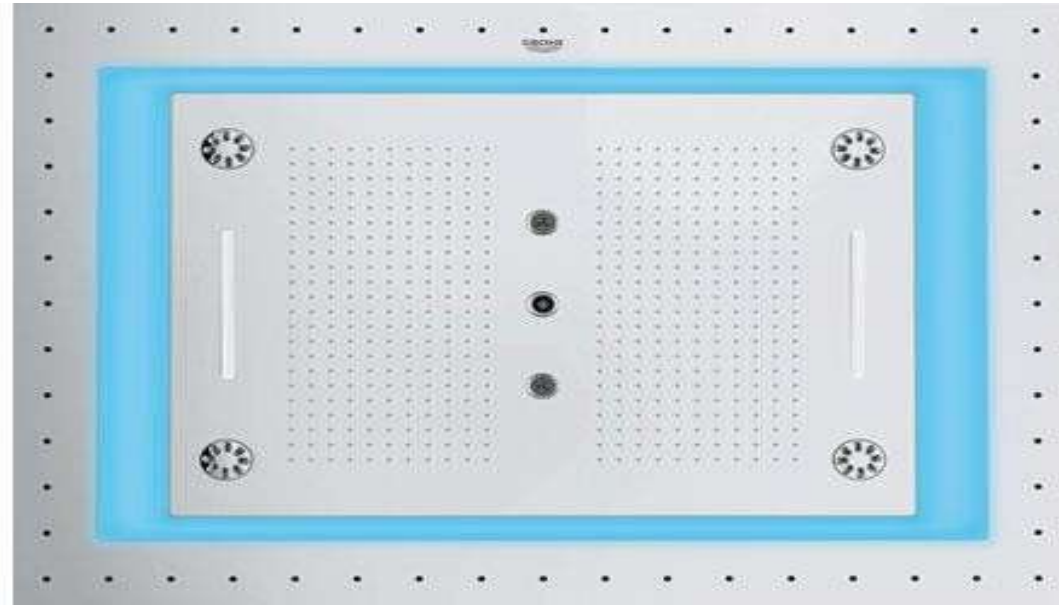

AQUASYMPONY(F-40) WITH SMARTCONTROLS