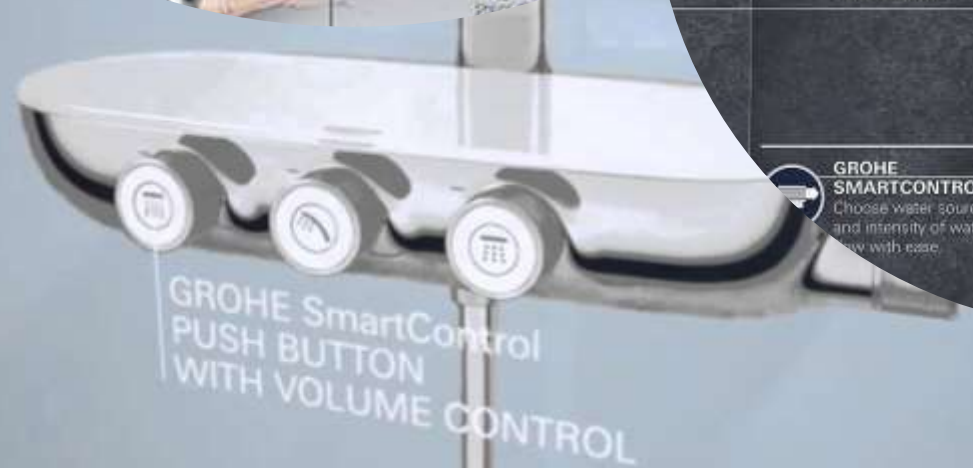

SHOWER HEAD
(sold separately)

SYSTEM INCLUDES:

- GROHE SmartControl
- Shower Rail
- Hand Shower Holder
- Shower Hose

GROHE STARLIGHT
Durable coating wipes clean, maintains lustrous finish

GROHE EASYREACH TRAY
Removable, easy-clean tray keeps shampoo and soap handy.

GROHE SMARTCONTROL
Choose water source and intensity of water flow with ease.

HAND SHOWER
(sold separately)

GROHE StarLight®
Chromed Metal Spray Plate

Massage

SMARTCONTROL 360 DUO EXPOSED SHOWER SYSTEM

	26250000
G4/G5	Rsh Smartcontrol 360 Duo Shower System T
	209690