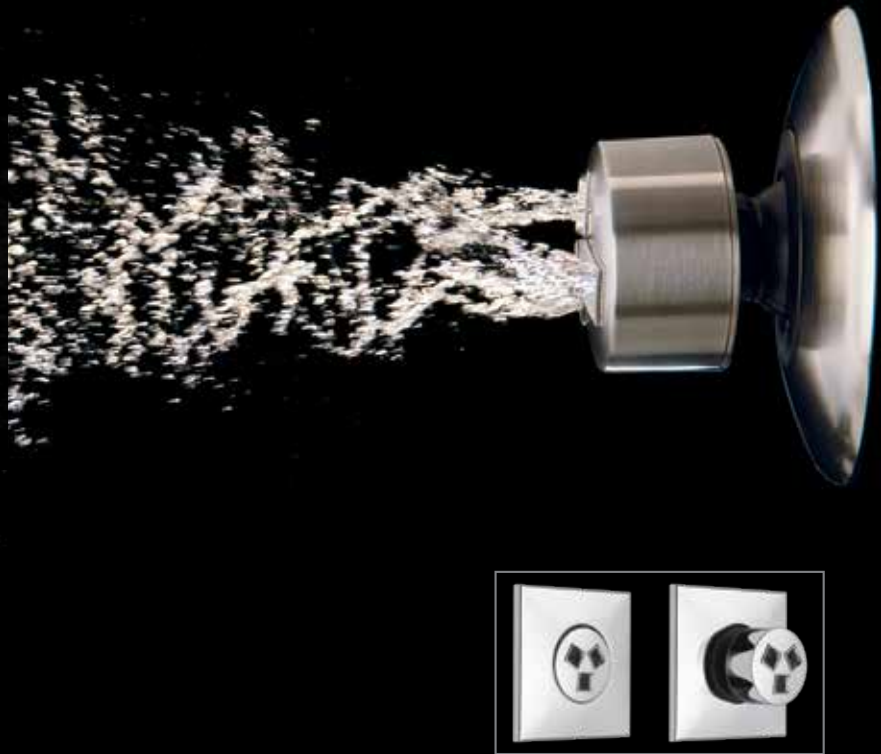

HydraChoice™ Body Spray System

Experience the next generation custom showering.

The body sprays don't pop out until you pop in the shower. They're part of our HydraChoice™ Body Spray System, which lets you adjust the angle of the spray by 50° in any direction. This adjustability lets you customize your shower experience for exactly where you want it.