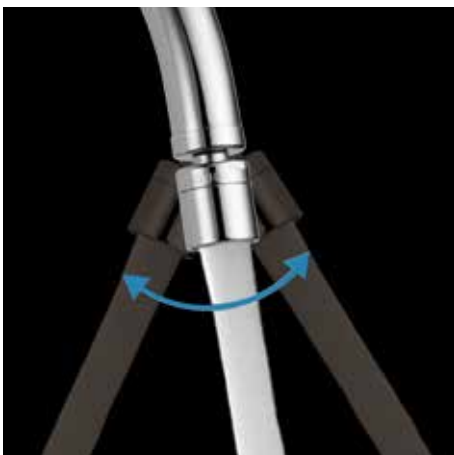

We don't just fill pots. We fill needs.

Whether we're designing a new product style or a new technology, our goal is the same, to make a real difference in the lives of those who welcome us into their kitchens.

FLEXIBLE FLOW SPOUT

Water where you need it.

Our flexible spout tips offer adjustability of water flow in any direction – up to 40° for kitchen faucets. Now, you can direct the water flow to exactly where you need it