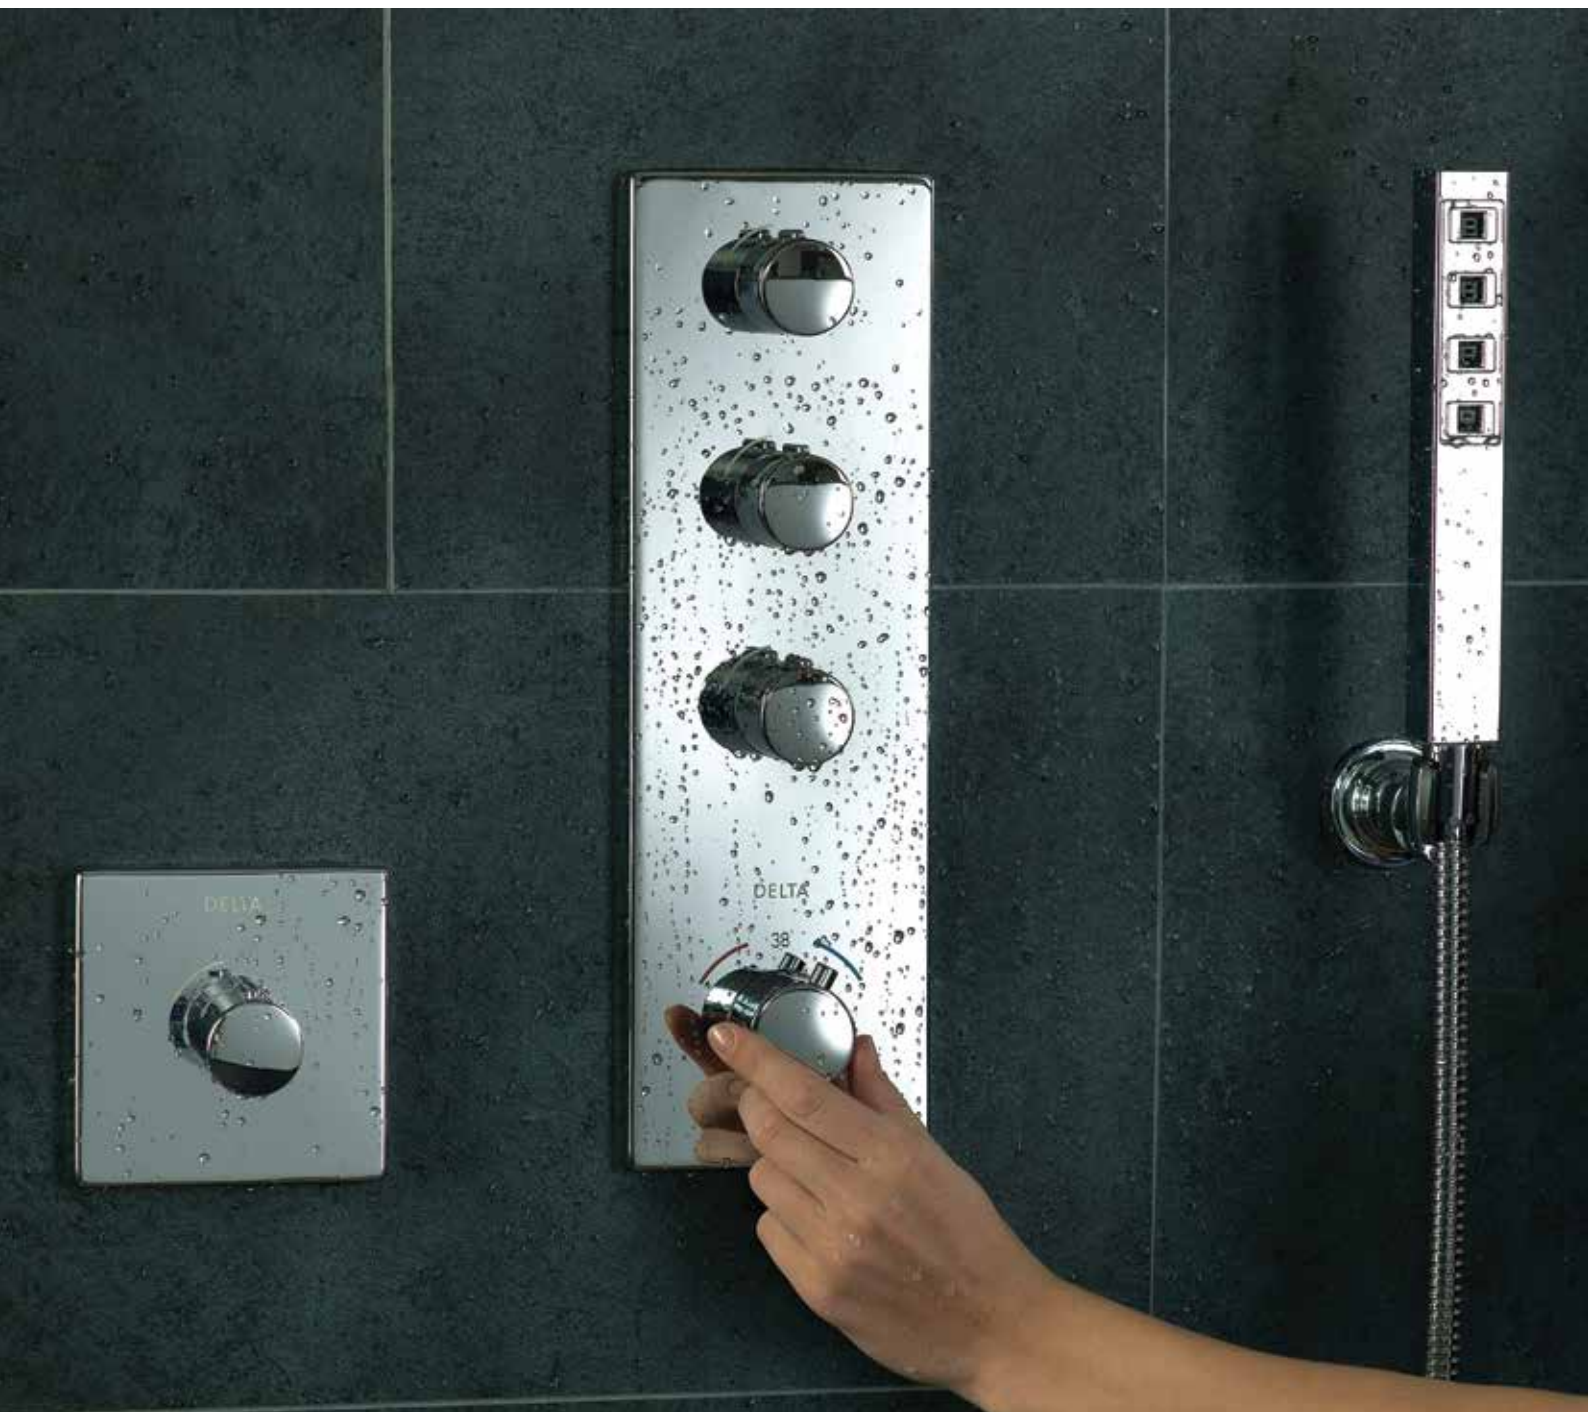

SHOWER COLLECTIONS

KITCHEN COLLECTIONS

MAGNAFLOW® VALVES

Ergonomically designed and elegantly styled, MagnaFlow® trims balance form and function while delivering exceptional precision and quality. Thermostatic mixing and triple volume control integrated into a single trim reduces unnecessary clutter and offers an easy-to-use minimalist interface.