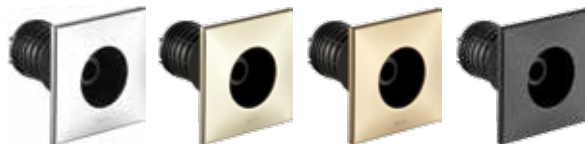

Matte
Black
BL

Body Spray
Trim + Rough + Sprayhead

Body Spray
Trim + Rough + Sprayhead

Soothing
Sprayhead with H₂Okinetic™
SH5003
3.8 l/min
(Requires T50010/T50210 and
R50200)

Body Spray Trim
T50210
3.8 l/min
(Requires R50200 & Sprayhead)