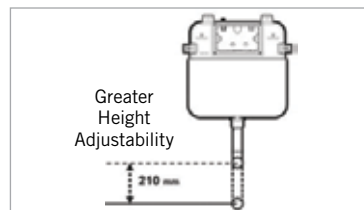

7

Greater Height Adjustability
Adjustable up to 210 mm

8

Snap-Fit Mechanism
Easy cover plate removal / attachment

DECORATIVE ACCESSORIES FOR THE BATH

Extend your design aesthetic to every corner of the bathroom with our decorative accessories.