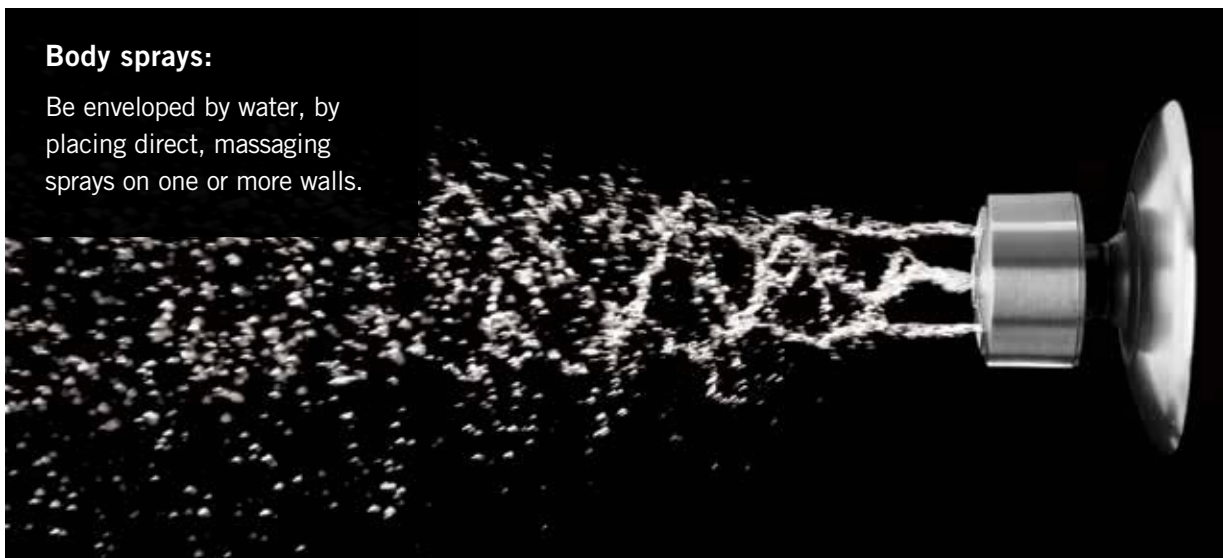

CONSIDERING COMPONENTS

Different kinds of components offer different experiences—and different combinations.

Showerheads:

Experience sensations from falling rain to invigorating, full-body coverage.

Handshowers:

Directing water where you need it can make everyday tasks easier, whether you're bathing your kids, shaving your legs, or washing your dog.

Body sprays:

Be enveloped by water, by placing direct, massaging sprays on one or more walls.