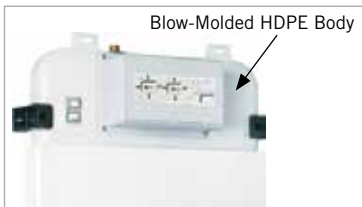

CONCEALED CISTERN FEATURES

1

Superior Construction
Blow-molded HDPE body

2