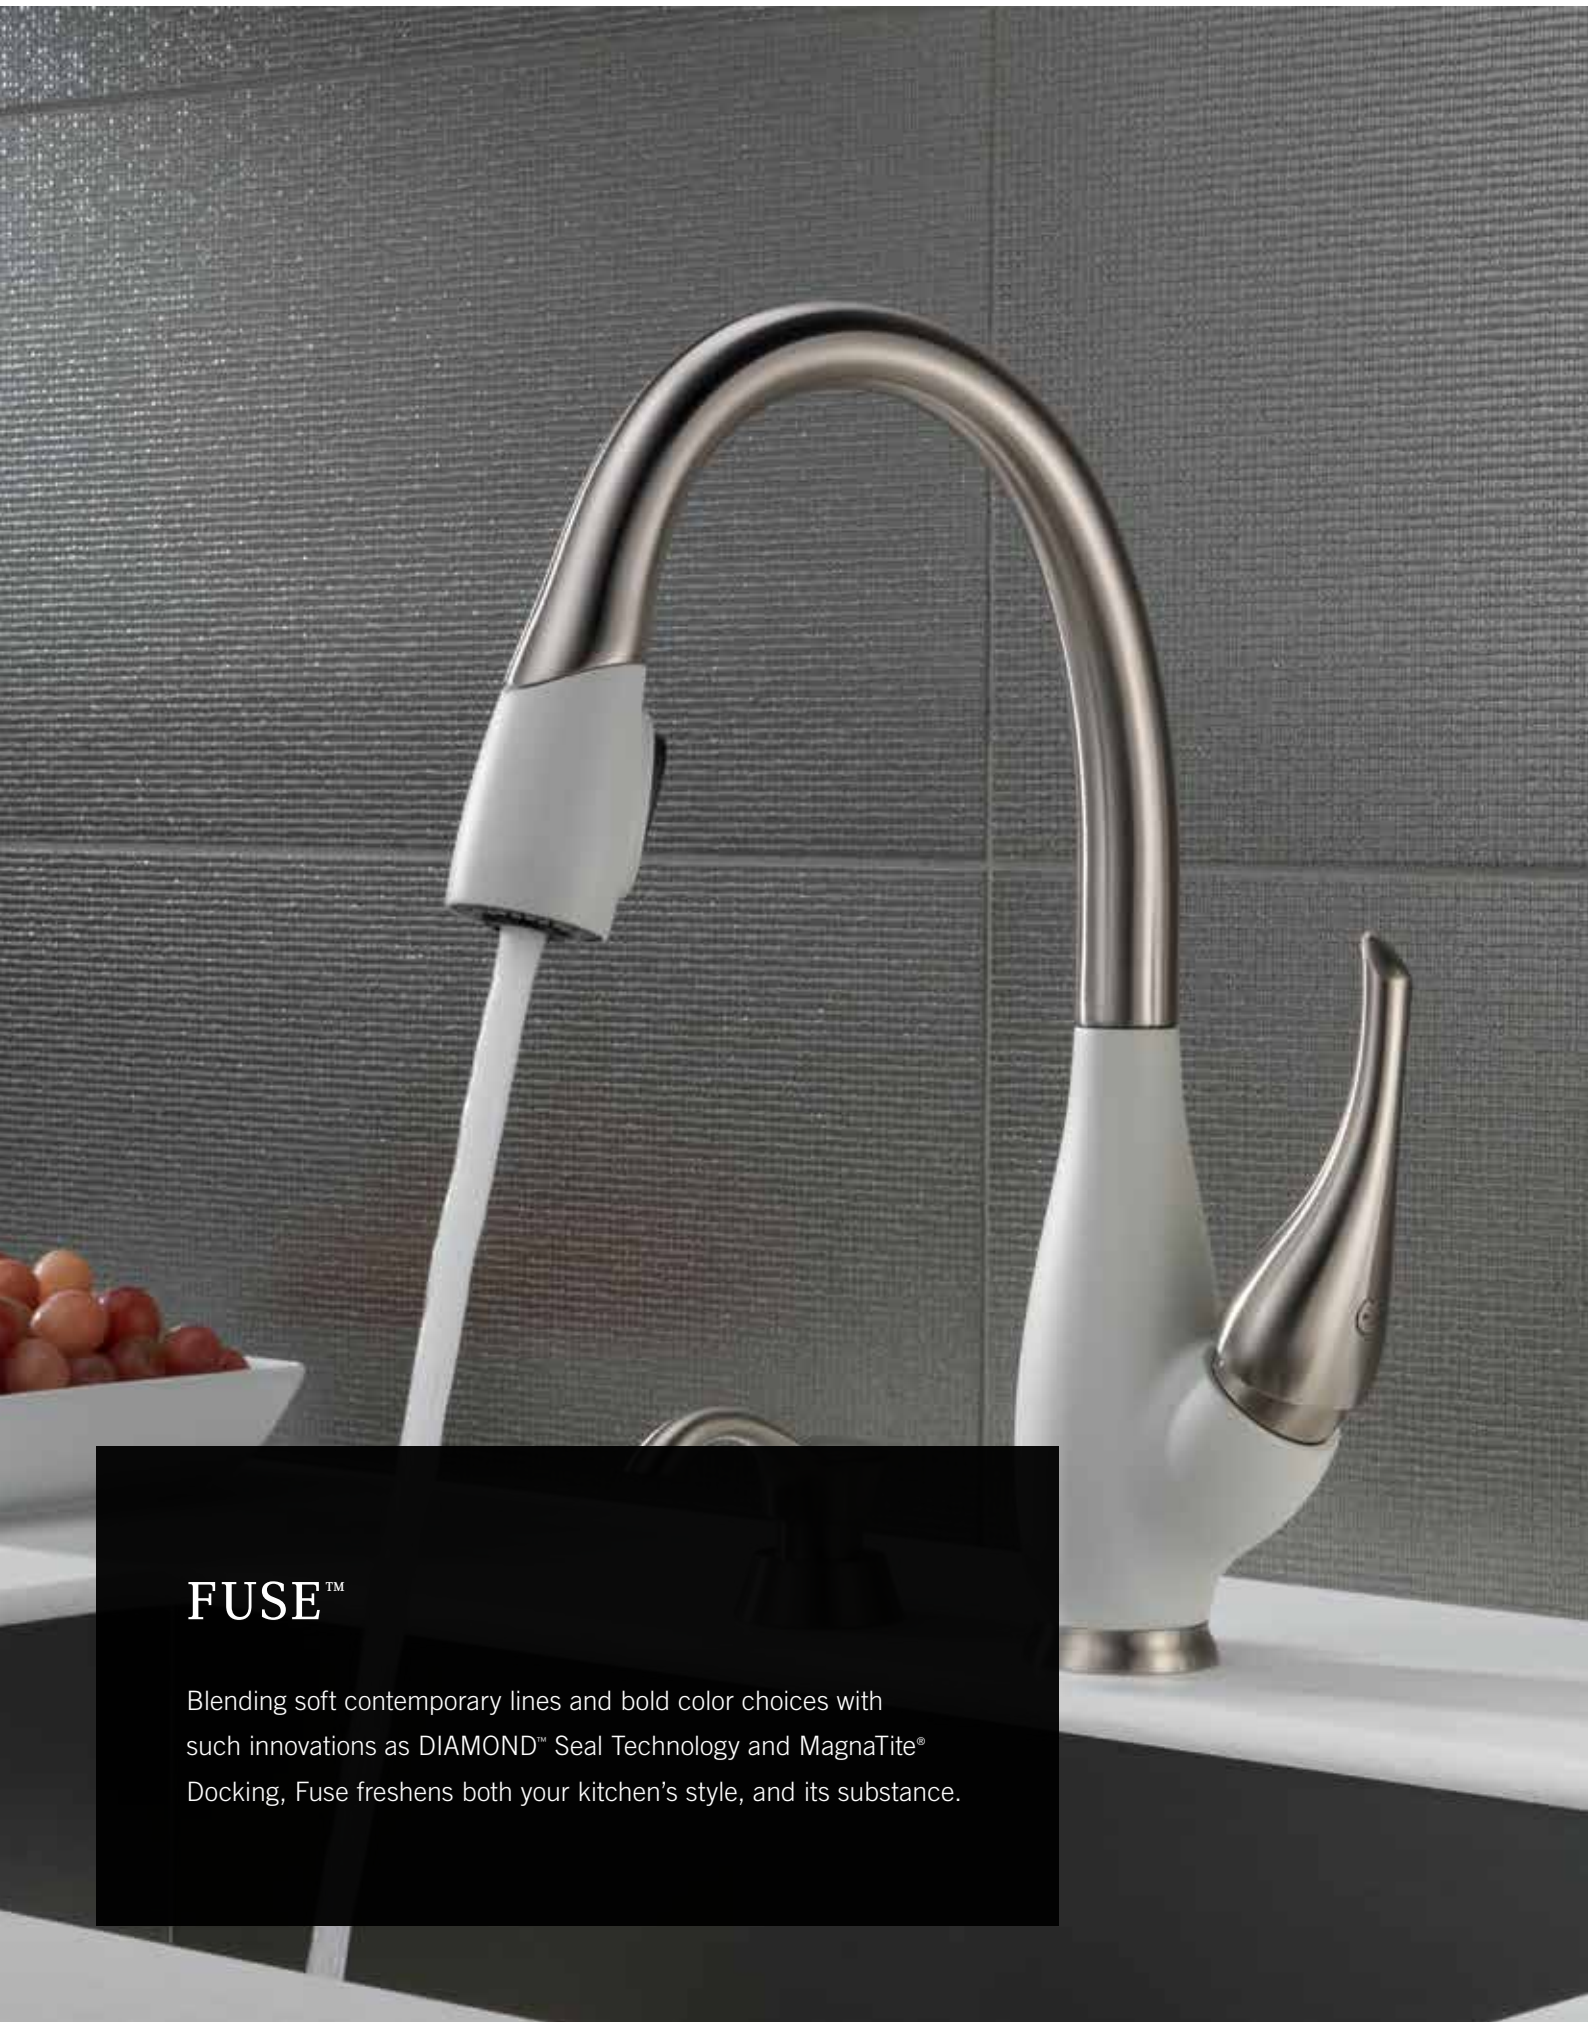

FUSE™ KITCHEN COLLECTION

FUSE™

Blending soft contemporary lines and bold color choices with such innovations as DIAMOND™ Seal Technology and MagnaTite® Docking, Fuse freshens both your kitchen's style, and its substance.