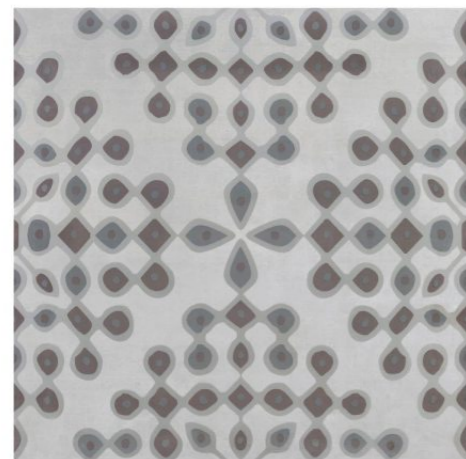

FEATURE

FLOORS

600mm x 600mm VOL. 2

CFF 6060028

QUADRO VERDE

FEATURE
FLOORS

CFF 6060033

SIERRE GREY

CFF 6060032

STREAKS ARANCIO

CFF 6060030

MODULO ROSSO

FEATURE
FLOORS

CFF 6060031

STREAKS AZUL

FEATURE
FLOORS