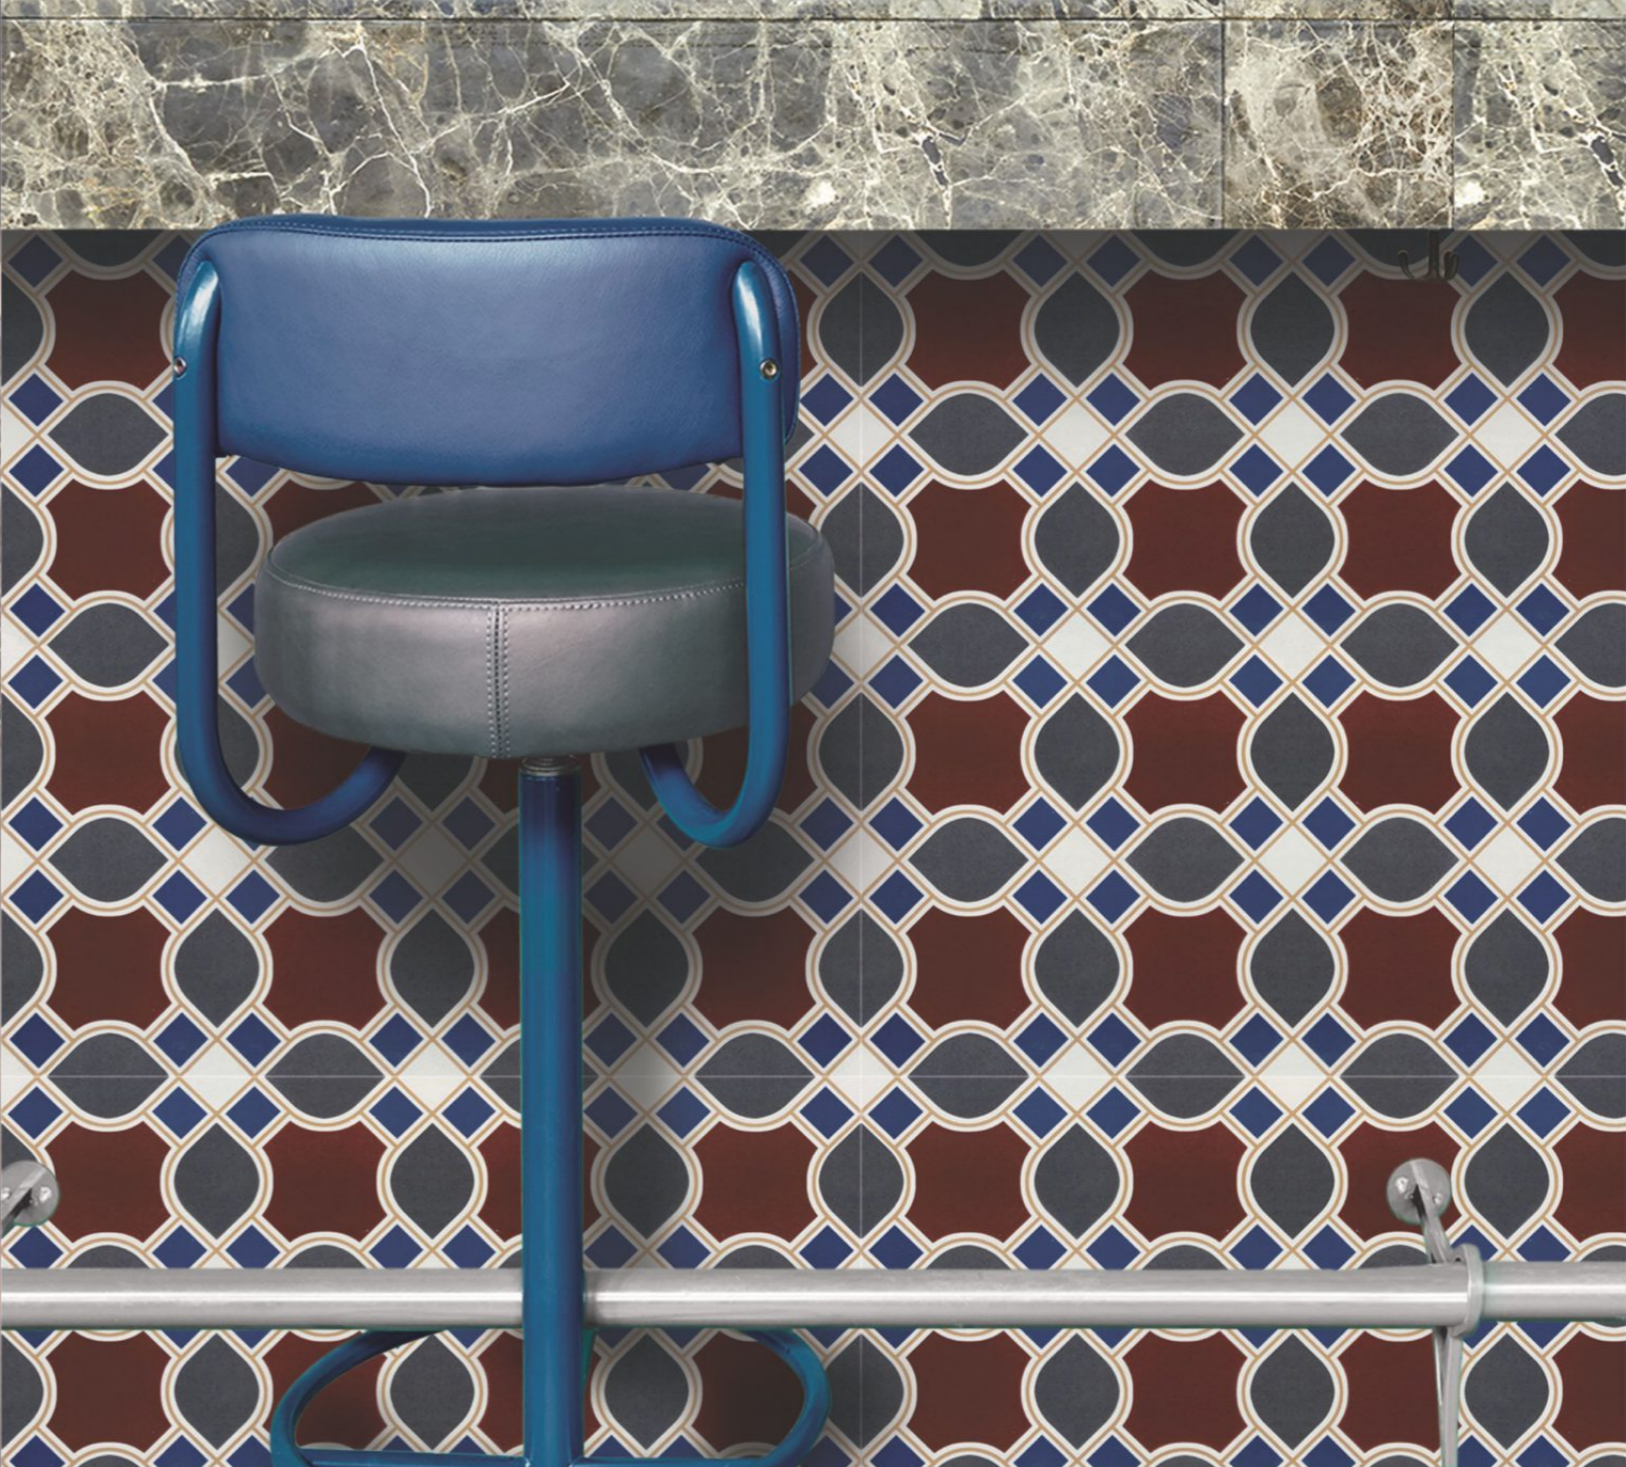

60 80 09

CFF 6060029

QUADRO GRIGIO

CFF 6060038

TERRA OLIVIA

This earthy colour is a great choice for rustic or natural settings, as well as bohemian decors. It is popular in terrestrial or terrene areas, and also as flooring for enclosed porches. Warmer than other colors, it is also perfect for home earth tone decor.

CFF 6060034

CUBIQUE STEEL

FEATURE
FLOORS

CFF 6060036

VERONA MIX

FEATURE
FLOORS

CFF 6060037

TERRA BLU

In its natural state, terracotta is a lovely mix of red and earthen hues, which washes in swooping clouds of colour creating unique yet subdued images across the surface. They can be used in multiple indoor and outdoor applications to give a raw and rustic aesthetic.

CFF 6060035

CUBIQUE AQUA

CFF 6060041

PORTO GRIGIO

CFF 6060040

METALINEA GRIGIO

CFF 6060039 TERRAQUA

Terracotta tends to have an old world charm that can be swept across a room when it is used as flooring. The material has a rough, rustic feel to it, which is both rugged and subdued all at once with a beautiful aqua colour stud which provides a consistent and subtle look for earthen decor and interiors.