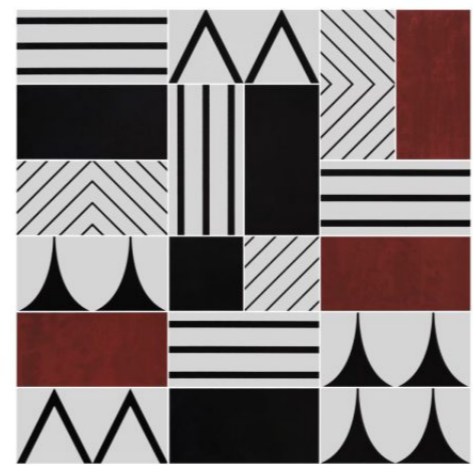

FEATURE

FLOORS

600mm x 600mm VOL. 2

CFF 6060028

QUADRO VERDE

FEATURE
FLOORS

CFF 6060033

SIERRE GREY

CFF 6060032

STREAKS ARANCIO

CFF 6060030

MODULO ROSSO

FEATURE
FLOORS

CFF 6060031

STREAKS AZUL

FEATURE
FLOORS

60 80 09

CFF 6060029

QUADRO GRIGIO

CFF 6060038

TERRA OLIVIA

This earthy colour is a great choice for rustic or natural settings, as well as bohemian decors. It is popular in terrestrial or terrene areas, and also as flooring for enclosed porches. Warmer than other colors, it is also perfect for home earth tone decor.

CFF 6060034

CUBIQUE STEEL

FEATURE
FLOORS

CFF 6060036

VERONA MIX

FEATURE
FLOORS

CFF 6060037

TERRA BLU