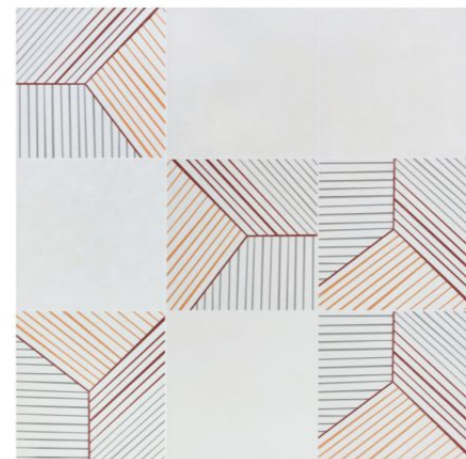

FEATURE

FLOORS

600mm x 600mm VOL. 2

CFF 6060028

QUADRO VERDE

FEATURE
FLOORS

CFF 6060033

SIERRE GREY

CFF 6060032

STREAKS ARANCIO

CFF 6060030

MODULO ROSSO

FEATURE
FLOORS

CFF 6060031

STREAKS AZUL

FEATURE
FLOORS

60 80 09

CFF 6060029

QUADRO GRIGIO

CFF 6060038

TERRA OLIVIA

This earthy colour is a great choice for rustic or natural settings, as well as bohemian decors. It is popular in terrestrial or terrene areas, and also as flooring for enclosed porches. Warmer than other colors, it is also perfect for home earth tone decor.