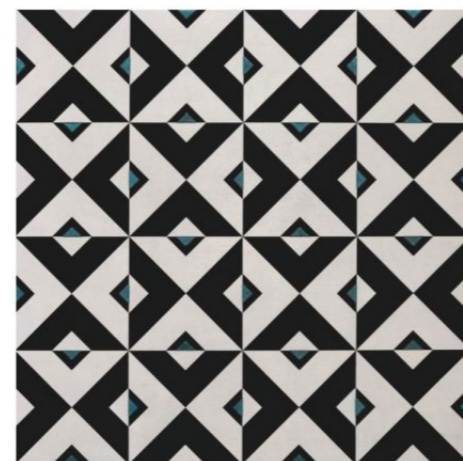

60 80 09

CFF 6060029

QUADRO GRIGIO

CFF 6060038

TERRA OLIVIA

This earthy colour is a great choice for rustic or natural settings, as well as bohemian decors. It is popular in terrestrial or terrene areas, and also as flooring for enclosed porches. Warmer than other colors, it is also perfect for home earth tone decor.

CFF 6060034

CUBIQUE STEEL

FEATURE
FLOORS

CFF 6060036

VERONA MIX

FEATURE
FLOORS

CFF 6060037

TERRA BLU

In its natural state, terracotta is a lovely mix of red and earthen hues, which washes in swooping clouds of colour creating unique yet subdued images across the surface. They can be used in multiple indoor and outdoor applications to give a raw and rustic aesthetic.