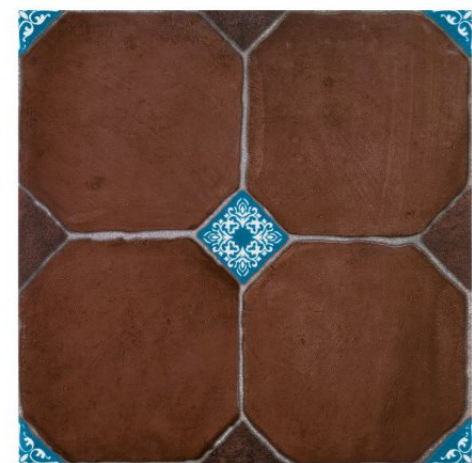

FEATURE

FLOORS

600mm x 600mm VOL. 2

CFF 6060028

QUADRO VERDE

FEATURE
FLOORS

CFF 6060033

SIERRE GREY

60 80 09

CFF 6060029

QUADRO GRIGIO

CFF 6060038

TERRA OLIVIA

This earthy colour is a great choice for rustic or natural settings, as well as bohemian decors. It is popular in terrestrial or terrene areas, and also as flooring for enclosed porches. Warmer than other colors, it is also perfect for home earth tone decor.

In its natural state, terracotta is a lovely mix of red and earthen hues, which washes in swooping clouds of colour creating unique yet subdued images across the surface. They can be used in multiple indoor and outdoor applications to give a raw and rustic aesthetic.

CFF 6060035

CUBIQUE AQUA

CFF 6060041

PORTO GRIGIO

CFF 6060040

METALINEA GRIGIO

CFF 6060039 TERRAQUA

Terracotta tends to have an old world charm that can be swept across a room when it is used as flooring. The material has a rough, rustic feel to it, which is both rugged and subdued all at once with a beautiful aqua colour stud which provides a consistent and subtle look for earthen decor and interiors.