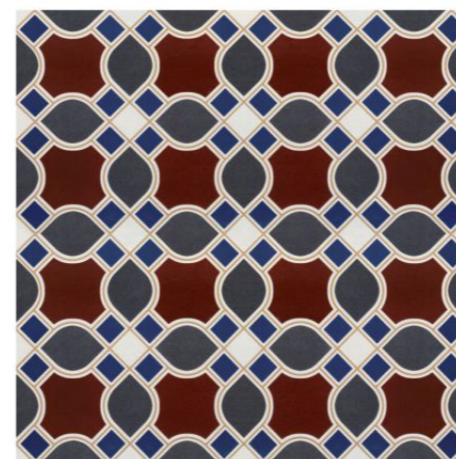

FEATURE

FLOORS

600mm x 600mm VOL. 2

CFF 6060028

QUADRO VERDE

FEATURE
FLOORS

CFF 6060033

SIERRE GREY

CFF 6060032

STREAKS ARANCIO

CFF 6060030

MODULO ROSSO

FEATURE
FLOORS

CFF 6060031

STREAKS AZUL

FEATURE
FLOORS

60 80 09

CFF 6060029

QUADRO GRIGIO

CFF 6060038

TERRA OLIVIA

This earthy colour is a great choice for rustic or natural settings, as well as bohemian decors. It is popular in terrestrial or terrene areas, and also as flooring for enclosed porches. Warmer than other colors, it is also perfect for home earth tone decor.

CFF 6060034

CUBIQUE STEEL

FEATURE
FLOORS

CFF 6060036

VERONA MIX

FEATURE
FLOORS

CFF 6060037

TERRA BLU