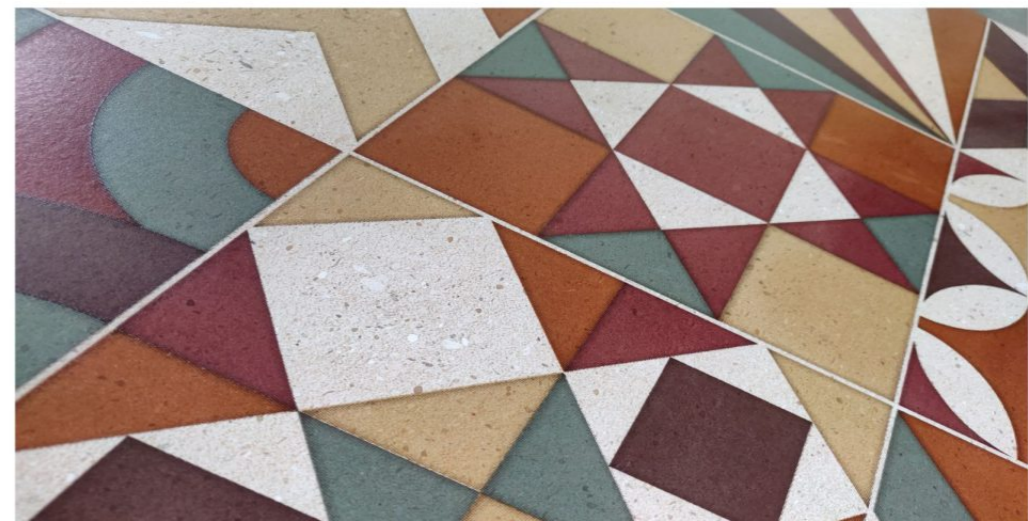

CERAMIC FASHION STUDIOS

FEATURE FLOORS