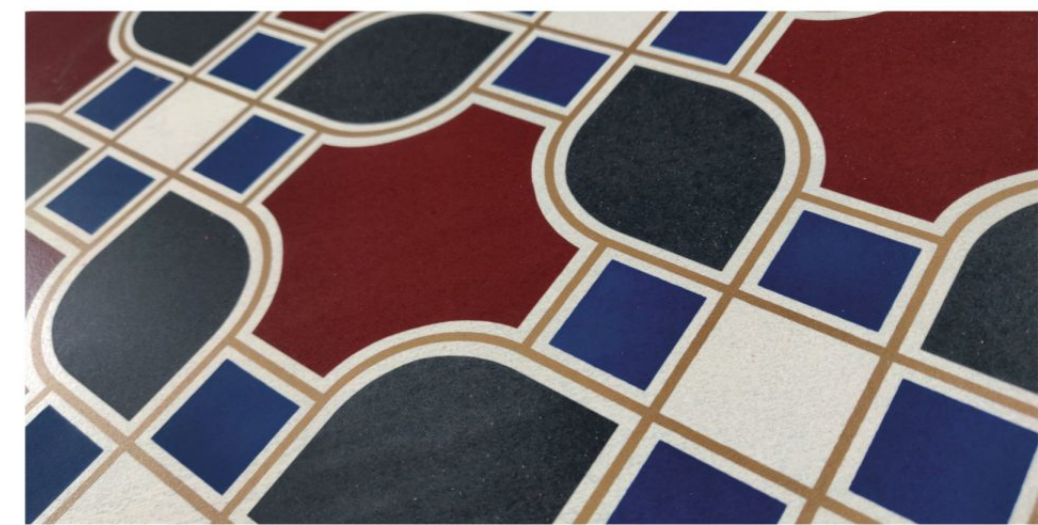

CFF 6060032

STREAKS ARANCIO

CFF 6060030

MODULO ROSSO

FEATURE
FLOORS

CFF 6060031

STREAKS AZUL

FEATURE
FLOORS

60 80 09

CFF 6060029

QUADRO GRIGIO

CFF 6060038

TERRA OLIVIA

This earthy colour is a great choice for rustic or natural settings, as well as bohemian decors. It is popular in terrestrial or terrene areas, and also as flooring for enclosed porches. Warmer than other colors, it is also perfect for home earth tone decor.

CFF 6060034

CUBIQUE STEEL

FEATURE
FLOORS

CFF 6060036

VERONA MIX

FEATURE
FLOORS

CFF 6060037

TERRA BLU

In its natural state, terracotta is a lovely mix of red and earthen hues, which washes in swooping clouds of colour creating unique yet subdued images across the surface. They can be used in multiple indoor and outdoor applications to give a raw and rustic aesthetic.