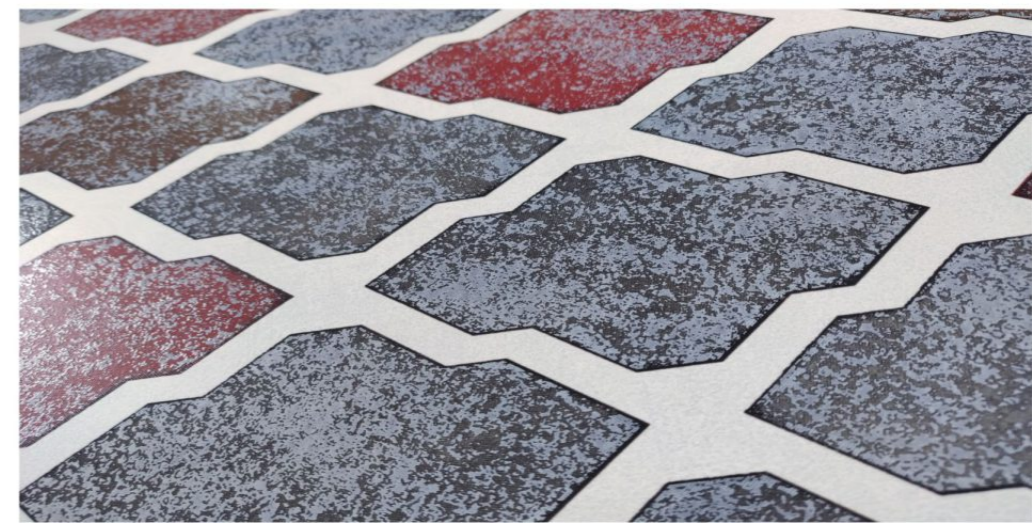

CFF 6060043

CUPOLA GREY

FEATURE
FLOORS