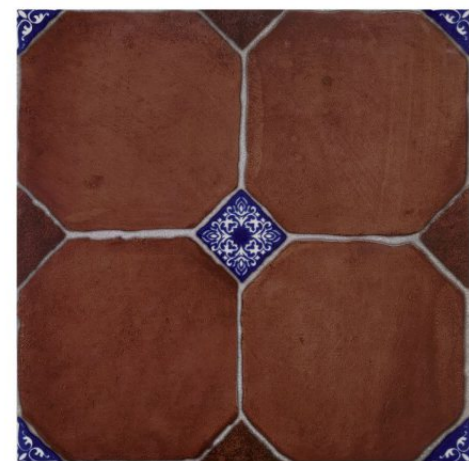

FEATURE

FLOORS

600mm x 600mm VOL. 2

CFF 6060028

QUADRO VERDE

FEATURE
FLOORS

CFF 6060033

SIERRE GREY

60 80 09

CFF 6060029

QUADRO GRIGIO

CFF 6060038

TERRA OLIVIA

This earthy colour is a great choice for rustic or natural settings, as well as bohemian decors. It is popular in terrestrial or terrene areas, and also as flooring for enclosed porches. Warmer than other colors, it is also perfect for home earth tone decor.

CFF 6060034

CUBIQUE STEEL

FEATURE
FLOORS

CFF 6060036

VERONA MIX

FEATURE
FLOORS

CFF 6060037

TERRA BLU

In its natural state, terracotta is a lovely mix of red and earthen hues, which washes in swooping clouds of colour creating unique yet subdued images across the surface. They can be used in multiple indoor and outdoor applications to give a raw and rustic aesthetic.