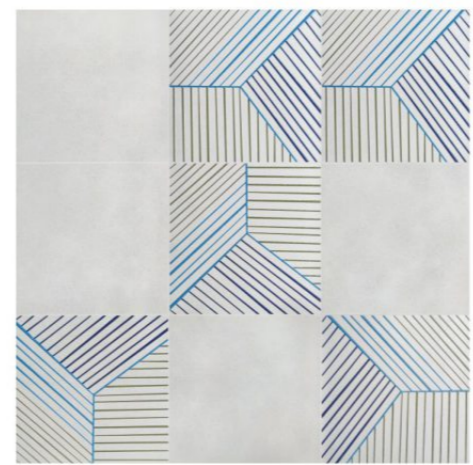

FEATURE

FLOORS

600mm x 600mm VOL. 2

CFF 6060028

QUADRO VERDE

FEATURE
FLOORS

CFF 6060033

SIERRE GREY

CFF 6060032

STREAKS ARANCIO

CFF 6060030

MODULO ROSSO

FEATURE
FLOORS

CFF 6060031

STREAKS AZUL

FEATURE
FLOORS

60 80 09

CFF 6060029

QUADRO GRIGIO

CFF 6060038

TERRA OLIVIA

This earthy colour is a great choice for rustic or natural settings, as well as bohemian decors. It is popular in terrestrial or terrene areas, and also as flooring for enclosed porches. Warmer than other colors, it is also perfect for home earth tone decor.

CFF 6060034

CUBIQUE STEEL

FEATURE
FLOORS

CFF 6060036

VERONA MIX

FEATURE
FLOORS

CFF 6060037

TERRA BLU