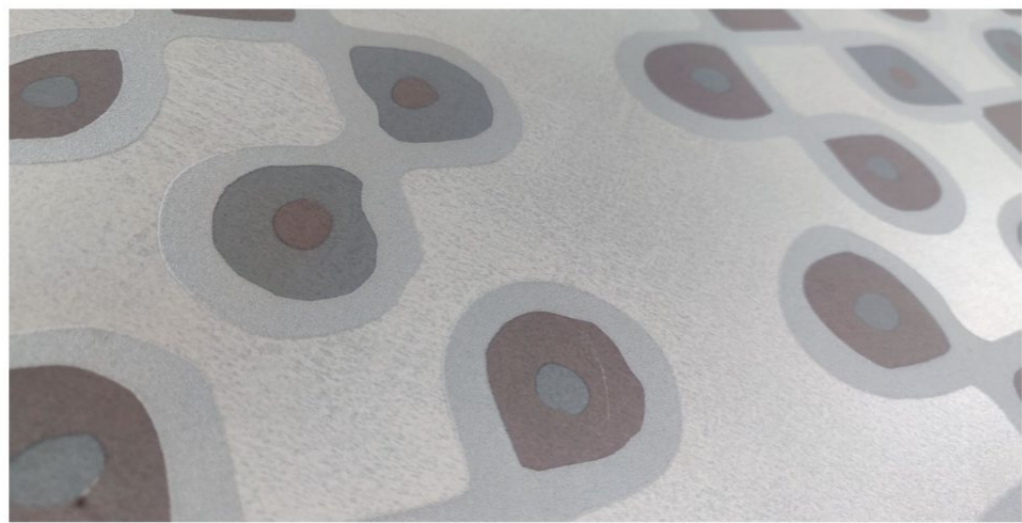

FEATURE

FLOORS

600mm x 600mm VOL. 2

CFF 6060028

QUADRO VERDE

FEATURE
FLOORS

CFF 6060033

SIERRE GREY

CFF 6060032

STREAKS ARANCIO

CFF 6060030

MODULO ROSSO

FEATURE
FLOORS

CFF 6060031

STREAKS AZUL

FEATURE
FLOORS

60 80 09

CFF 6060029

QUADRO GRIGIO

CFF 6060038

TERRA OLIVIA

This earthy colour is a great choice for rustic or natural settings, as well as bohemian decors. It is popular in terrestrial or terrene areas, and also as flooring for enclosed porches. Warmer than other colors, it is also perfect for home earth tone decor.

CFF 6060034

CUBIQUE STEEL

FEATURE
FLOORS

CFF 6060036

VERONA MIX

FEATURE
FLOORS

CFF 6060037

TERRA BLU