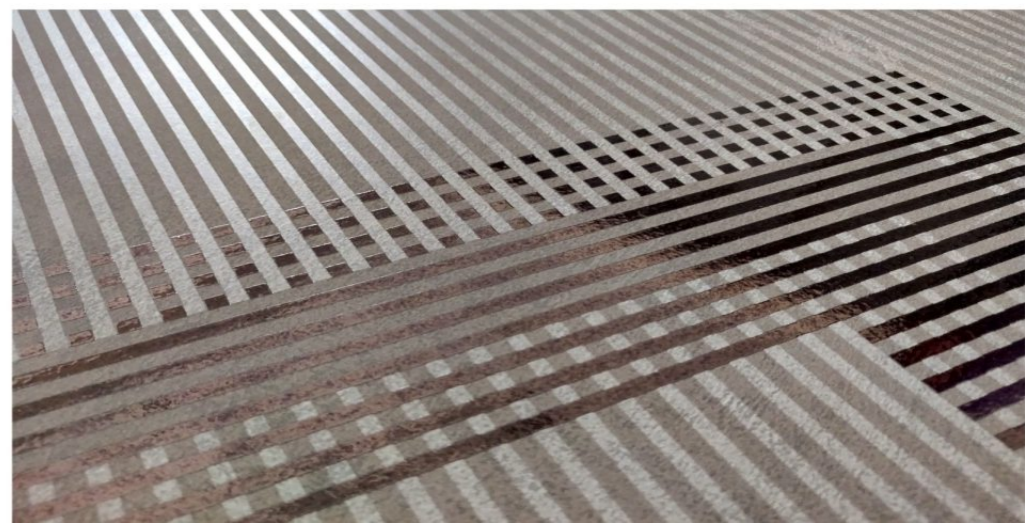

Terracotta tends to have an old world charm that can be swept across a room when it is used as flooring. The material has a rough, rustic feel to it, which is both rugged and subdued all at once with a beautiful aqua colour stud which provides a consistent and subtle look for earthen decor and interiors.