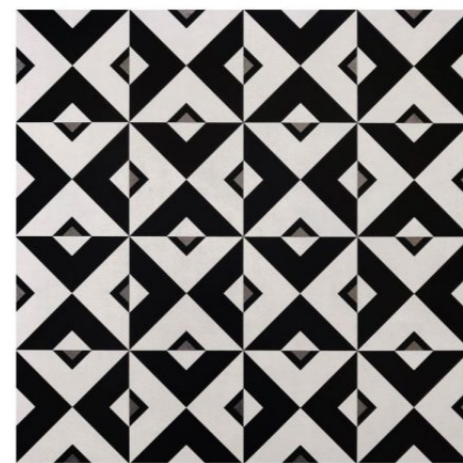

FEATURE

FLOORS

600mm x 600mm VOL. 2

CFF 6060028

QUADRO VERDE

FEATURE
FLOORS

CFF 6060033

SIERRE GREY

CFF 6060032

STREAKS ARANCIO

CFF 6060030

MODULO ROSSO

FEATURE
FLOORS

CFF 6060031

STREAKS AZUL

FEATURE
FLOORS

60 80 09

CFF 6060029

QUADRO GRIGIO

CFF 6060038

TERRA OLIVIA

This earthy colour is a great choice for rustic or natural settings, as well as bohemian decors. It is popular in terrestrial or terrene areas, and also as flooring for enclosed porches. Warmer than other colors, it is also perfect for home earth tone decor.

In its natural state, terracotta is a lovely mix of red and earthen hues, which washes in swooping clouds of colour creating unique yet subdued images across the surface. They can be used in multiple indoor and outdoor applications to give a raw and rustic aesthetic.