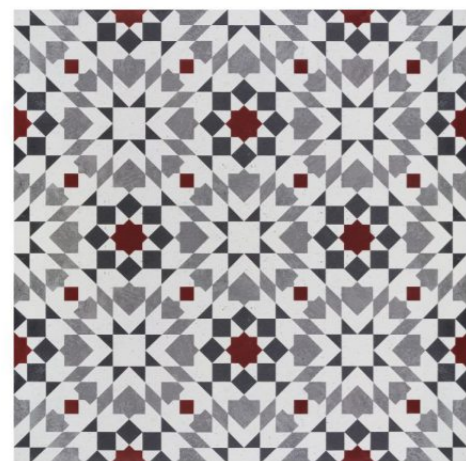

CFF 6060046

INDIANA GRIGIO