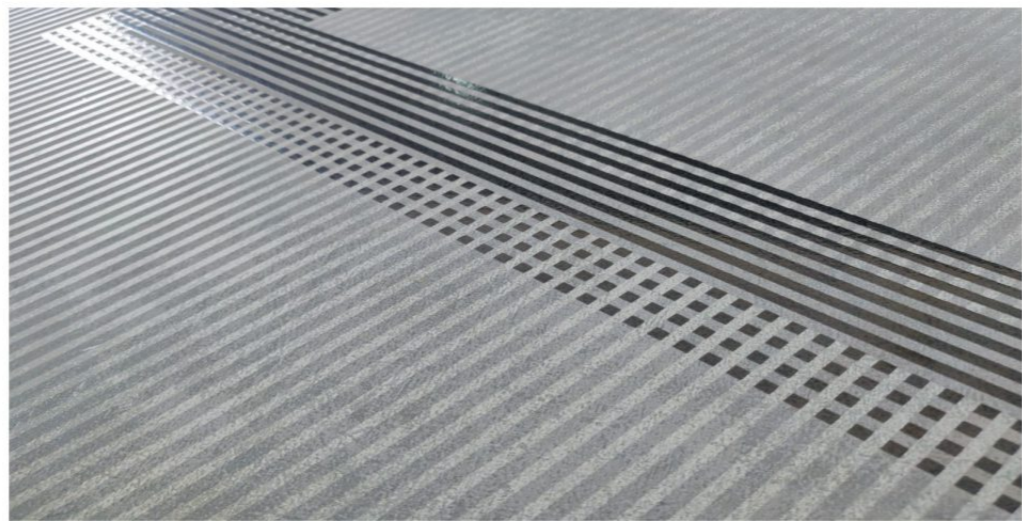

CFF 6060051

MELANGE COTTO