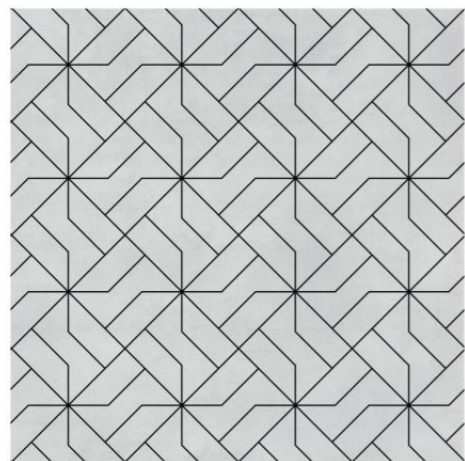

CUPOLA BLU

FEATURE
FLOORS

CFF 6060055 COTTAGE GREY

CFF 6060049 NUANCE GOLD

CFF 6060050 MELANGE GREY

CFF 6060042 PORTO MARRONE

CFF 6060048 NUANCE BLACK

CFF 6060047 INDIANA BROWN